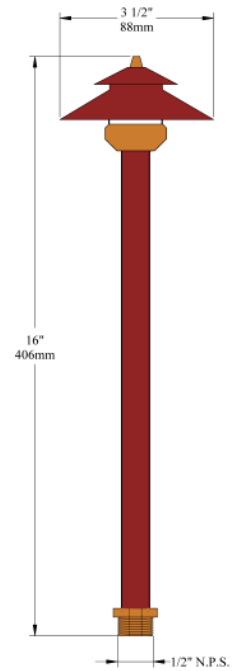

Type:
Cat. #: PL-3.5T

12 VOLT

PL3.5T “Catalina”

The Catalina offers unpretentious elegance in a diminutive profile. At home at an intimate garden setting or equally charming as a whimsical pathway luminaire. The Catalina is a smaller and simplified version of the PL4 La Jolla, without its adjustable lamp position. The Catalina embodies Auroralight quality design, materials, and construction. Crafted from solid brass, copper and stainless steel, then sealed with pure silicone o-rings, the Catalina is truly engineered to last a lifetime. Utilizing a white powder coated reflector and crisp 10 watt halogen lamp, performance, characteristics for this small luminaire are exceptional. Ideal spacing for the Catalina would be from 8’ to 10’ on center. Backed by Auroralight’s lifetime warranty, which protects the luminaire even from accidental damage. Ground stake assembly and a 12 volt 10 watt 4,000 hour halogen lamp are included.

12 VOLT
REMOTE
TRANSFORMER
REQUIRED

ORDERING GUIDE: PL-3.5T

PL (Path Light) 3.5 (3.5”) T (Tiered)

Lamp Options

Mounting

- [20] 20W TUNGSTEN HALOGEN (4,000 hr) 350 lm
- [10] 10W TUNGSTEN HALOGEN (4,000 hr) 140 lm
- [5] 5W TUNGSTEN HALOGEN (2,000 hr) 60 lm
- [20X] 20W XENON (5,000 hr) 200 lm
- [15X] 15W XENON (10,000 hr) 150 lm
- [10X] 10W XENON (10,000 hr) 100 lm

[1/2] UNIVERSAL 1/2” MALE THREAD
& GROUND STAKE INCLUDED

SHIPS STANDARD WITH 10W TUNGSTEN HALOGEN