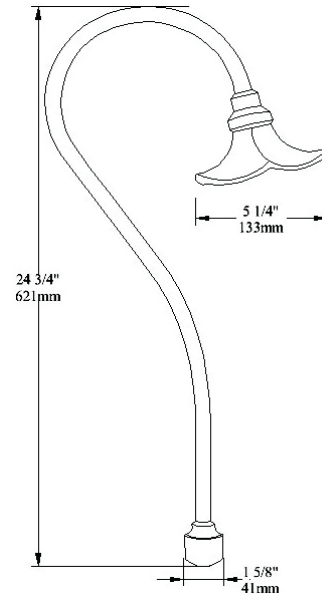

## FL5 "Amaryllis"

The floral style of the Amaryllis fixture is in perfect harmony with pathways along densely planted garden areas, tucking in neatly among the vegetation and casting light outward. The Amaryllis combines design inspired by nature with precisely machined and gasketed components, resulting in a beautifully crafted and mechanically superior rendition of a traditional style fixture. With an adjustable shade, careful lamp placement and highly fluted petals, the fixture delivers profuse output of soft, warm light. The light is directed forward and down onto paving while backlighting enough to highlight bedding color and adjacent accents. Ideal spacing would be from 10' to 20' on center with 15' being the perfect balance between economy and performance. Comes complete with a 12 volt 18 watt lamp and ground stake. 20 watt halogen available.

### ORDERING GUIDE: FL-5

**FL (Floral Light) 5 (5")**

Lamp Options

- [18] 18W INCANDESCENT, CLEAR (3,000 hr) 264 lm
- [13] 13W INCANDESCENT, CLEAR (1,500 hr) 180 lm
- [20] 20W HALOGEN, FROSTED (3,000 hr) 320 lm