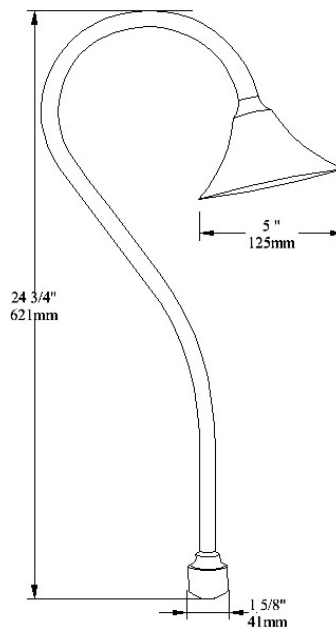

Type:
Cat. #: FL-5B

12 VOLT

FL5B "Bel Air"

The Bel Air's graceful lines and stylized bell shade offer a more traditional alternative to the Amaryliss. The artistic styling combined with precise machining and assembly results in a pathlight of exceptional quality. It is mechanically superior to other luminaries of similar style. Careful lamp placement and an open shade provide profuse light output of soft, warm light. The Bel Air is the perfect luminaire to tuck into densely planted garden areas bordering lawns or walkways. The light is directed forward and down onto paving, with enough backlighting to highlight bedding color and adjacent accents. Ideal spacing would be from 10' to 20' on center with 15' being the perfect balance between economy and performance. Ground stake assembly and 12 volt 18 watt lamp are included. 20 watt halogen lamp also available.

12 VOLT
REMOTE
TRANSFORMER
REQUIRED

ORDERING GUIDE: FL-5B

FL (Floral Light) 5 (5") B (Bell Shape)

Lamp Options

- [18] 18W INCANDESCENT, CLEAR (3,000 hr) 264 lm
- [13] 13W INCANDESCENT, CLEAR (1,500 hr) 180 lm
- [20] 20W HALOGEN, FROSTED (3,000 hr) 320 lm

SHIPS STANDARD WITH 18W INCANDESCENT AND GROUND STAKE (G/S).

Mounting

- [1/2] UNIVERSAL 1/2" MA
- [G/S] GROUND STAKE (inc.)
- [T/R] TRIDENT SPIKE
- [P/S] POWER STAKE

Finish

- STANDARD
- [NAT] NATURAL COPPER & BRASS
- OPTIONAL
- [BLP] BRONZE "LIVING" PATINA