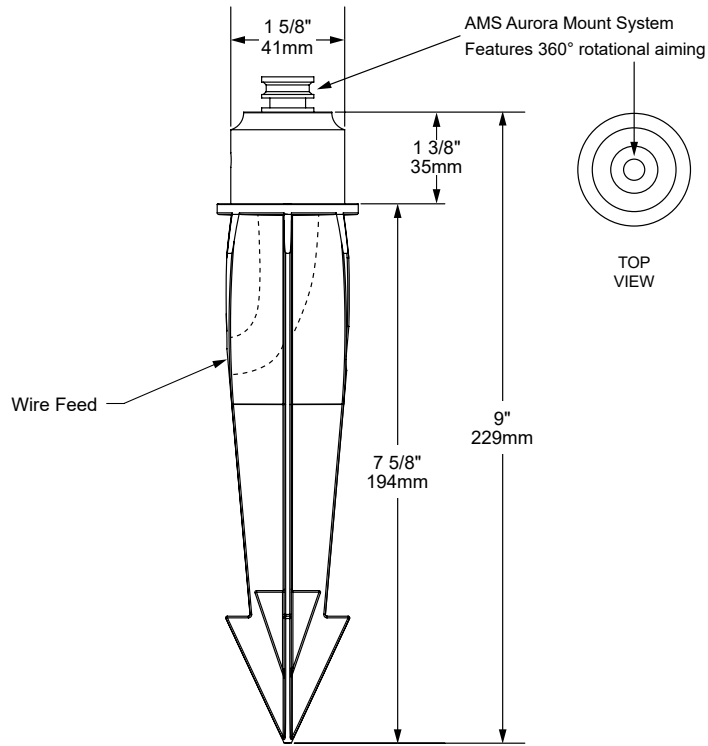

ORDERING GUIDE: ^{Prefix} **AGS** G (GROUND) S (STAKE) AMS (AURORA MOUNTING SYSTEM)

☐ INDICATES REQUIRED FIELD   ☐ INDICATES OPTIONAL FIELD   ✓ INCLUDED IN BASE PRICE

AGS

FINISH

STANDARD:

[NAT] Natural ✓

PLUS:

[BLP] Bronze Living Patina

[BLP-XD] BLP Extra Dark

PREMIUM:

[NI] Nickel PVD

[PVD] PVD Color (Contact Factory for Availability)