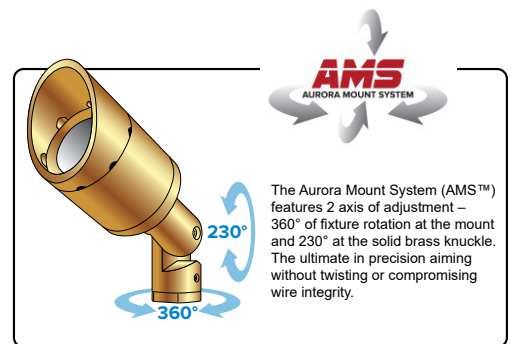

AGS GROUND STAKE

The Auroralight **AGS Ground Stake** is part of the most comprehensive mounting system available. It is molded from solid black ABS, adorned and reinforced with a solid brass cap, a touchstone of the quality that represents Auroralight. Featuring our Aurora Mount System (AMS), the AGS allows maximum aim-ability with 360° of fixture rotation; the AGS is the most attractive and feature-rich ground stake on the market today.

ORDERING GUIDE: ^{Prefix} **AGS** G (GROUND) S (STAKE) AMS (AURORA MOUNTING SYSTEM)

☐ INDICATES REQUIRED FIELD   ☐ INDICATES OPTIONAL FIELD   ✓ INCLUDED IN BASE PRICE

AGS

FINISH

STANDARD:

[NAT] Natural ✓

PLUS:

[BLP] Bronze Living Patina

[BLP-XD] BLP Extra Dark

PREMIUM:

[NI] Nickel PVD

[PVD] PVD Color (Contact Factory for Availability)

AMS COMPATIBLE FIXTURES