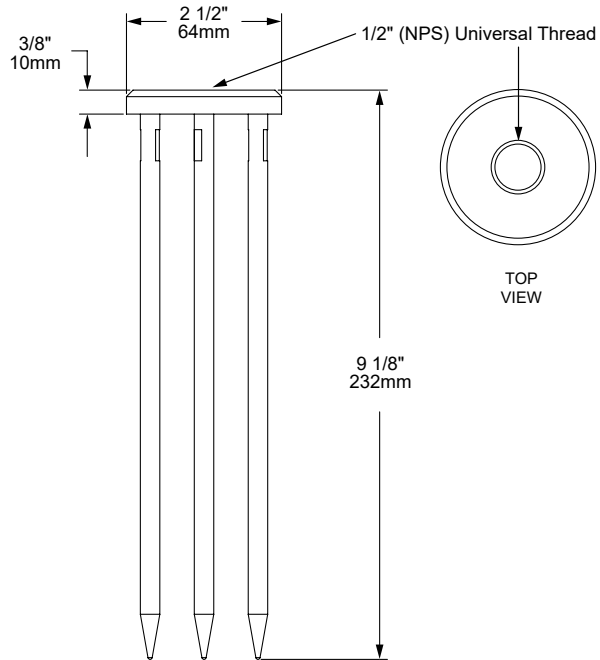

# DS DELUXE SPIKE

DS-NAT

The **DS Deluxe Spike** is an excellent example of how Auroralight delivers quality and innovation start to finish in both the luminaire and the mounting hardware. The DS is a great solution when working in hard or root-bound soils; it features a thick brass mount plate and three stainless steel spikes. This option is a significant upgrade from STANDARD: PVC or ABS stakes, ideal for smaller path lights or spotlights. The solid brass plate complements our solid brass fixtures, as they both age gracefully over the years.