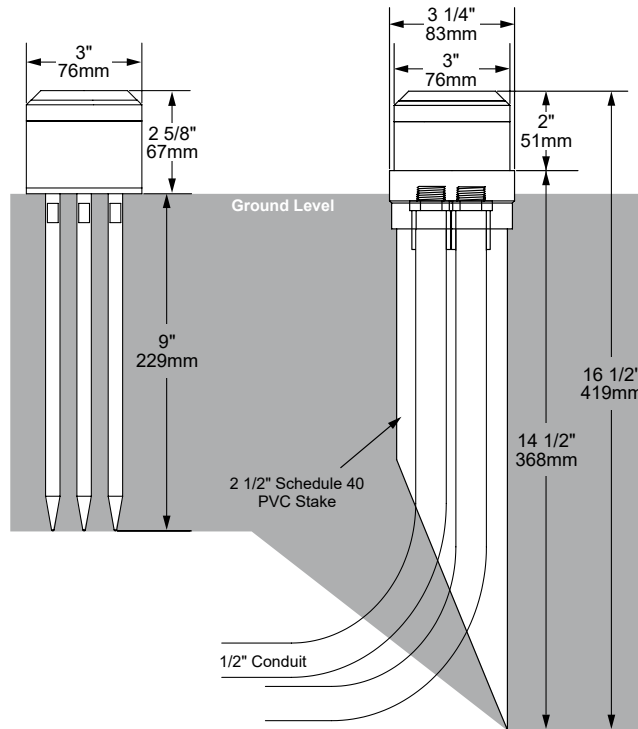

JB3 3" J-BOX

The **JB3 J-Box**, part of the most comprehensive ground mount offering available, machined from solid brass with a removable top assembly, is a versatile landscape lighting junction box combined with a variety of mount options. This unit can be buried within 1" of the top, even in exterior wet locations. The optional PVC stabilizing stake or stainless steel trident spike adds significant strength, ensuring a safe and durable installation. The JB3 readily adapts to our complete product line as well as most 12v or 120v fixtures from other manufacturers. Accommodates two 1/2" conduits via threaded bottom inlets for simple and easy through wiring.

ORDERING GUIDE: ^{Prefix} **JB3** J (JUNCTION) B (BOX) 3 (3" DIA.)

□ INDICATES REQUIRED FIELD □ INDICATES OPTIONAL FIELD ✓ INCLUDED IN BASE PRICE

- CONFIGURATION**
- [B]** Box Only ✓
 - [S]** Box w/ PVC Stake
 - [TR]** Box w/ 9" Trident Spike