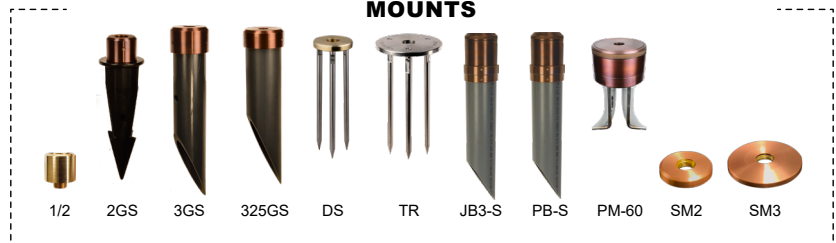

LMG1-90 MAGLIO

ORDERING GUIDE: ^{Prefix} **LMG1-90** L (LED) MG (MAGLIO) 1 (SERIES) 90 (STYLE)

☐ INDICATES REQUIRED FIELD   ☐ INDICATES OPTIONAL FIELD   ☒ INCLUDED IN BASE PRICE   [_] QUICK SPEC (See Below)

QUICK SPEC SKU   **LMG1-90-NG-27-18-2GS-NAT**

LMG1-90					
BODY ☒	LED COLOR ☒	HEIGHT ☒	MOUNT	FINISH	
[G] Grooves [NG] No Grooves	[27] 2700K, 80CRI [279] 2700K, 90CRI [30] 3000K, 80CRI [45] 4500K, 80CRI [AMB] Amber (585-595nm) NOTE: For other CCT and CRI options, contact factory	[12] 12" ☒ [18] 18" [22] 22" [XX] Specify	NO MOUNT: [1/2] 1/2" Male Thread GROUND: [2GS] Ground Stake w 2" Cap ☒ [3GS] Ground Stake w 3" Cap [325GS] Ground Stake w 3 1/4" Cap [DS] Deluxe Spike 9" [TR-12] Trident Spike [JB3-S] 3" J-Box w/ Stake [PB-S] Power Box w/ Stake (Inc. 60W 120-12V trans.) [PM-60] 4" Pedestal Mount SURFACE: [SM2] 2 1/4" Surface Mount [SM3] 3 1/4" Surface Mount	STANDARD: [NAT] Natural ☒ PLUS ($): [BLP] Bronze Living Patina [BLP-XD] BLP Extra Dark PREMIUM ($$$): [NI] Nickel PVD [BG] Black Gloss PVD [BS] Black Satin PVD [BZ] Bronze PVD [BZ-XD] Dark Bronze PVD	

MOUNTS