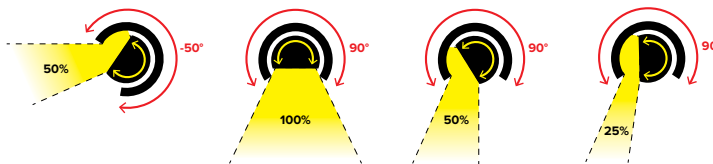

INDEPENDENTLY ADJUSTABLE LIGHT SOURCE & SHIELD

COPPER CORE TECHNOLOGY®

Copper Core® is a registered trademark of Auroralight. It is synonymous with the mark of quality and integrity. It means that our products are built upon a superior foundation of Solid Copper, ensuring every critical part functions seamlessly together Thermally integrated® one component to the next. Auroralight manufactured without compromise, engineered with passion, in the USA.

SEE NEXT PAGE FOR ORDERING INFORMATION