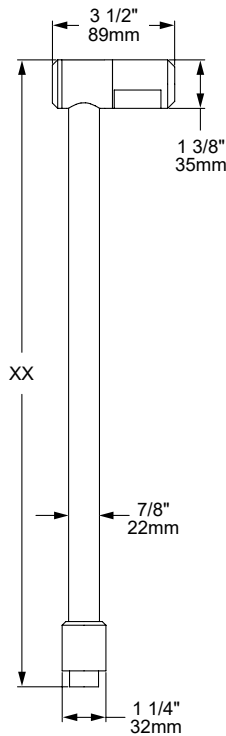

LMG1-90 MAGLIO

The **LMG1-90 Maglio** is a versatile high-quality, high-performance path light. The Maglio features a rotational glare shield, allowing you to seamlessly adjust the aperture from 180° to 0°. Also ideal for wall-washing applications.

Features include:

- 3 Watts up to 200 Lumens
- Cree LED™ XLAMP® (XP-G)
- 2700K (80 & 90 CRI), 3000K (80 CRI), 4500K (80 CRI) or Amber 585-595nm
- Thermally Integrated® LED Module
- 12V Integral Driver, Dimmable to <10% typ.
- Compatible w/ 12V AC/DC ELV or MLV Transformers
- Solid Copper and Brass Construction

INDEPENDENTLY ADJUSTABLE LIGHT SOURCE & SHIELD

COPPER CORE TECHNOLOGY®

Copper Core® is a registered trademark of Auroralight. It is synonymous with the mark of quality and integrity. It means that our products are built upon a superior foundation of Solid Copper, ensuring every critical part functions seamlessly together Thermally integrated® one component to the next. Auroralight manufactured without compromise, engineered with passion, in the USA.

SEE NEXT PAGE FOR ORDERING INFORMATION