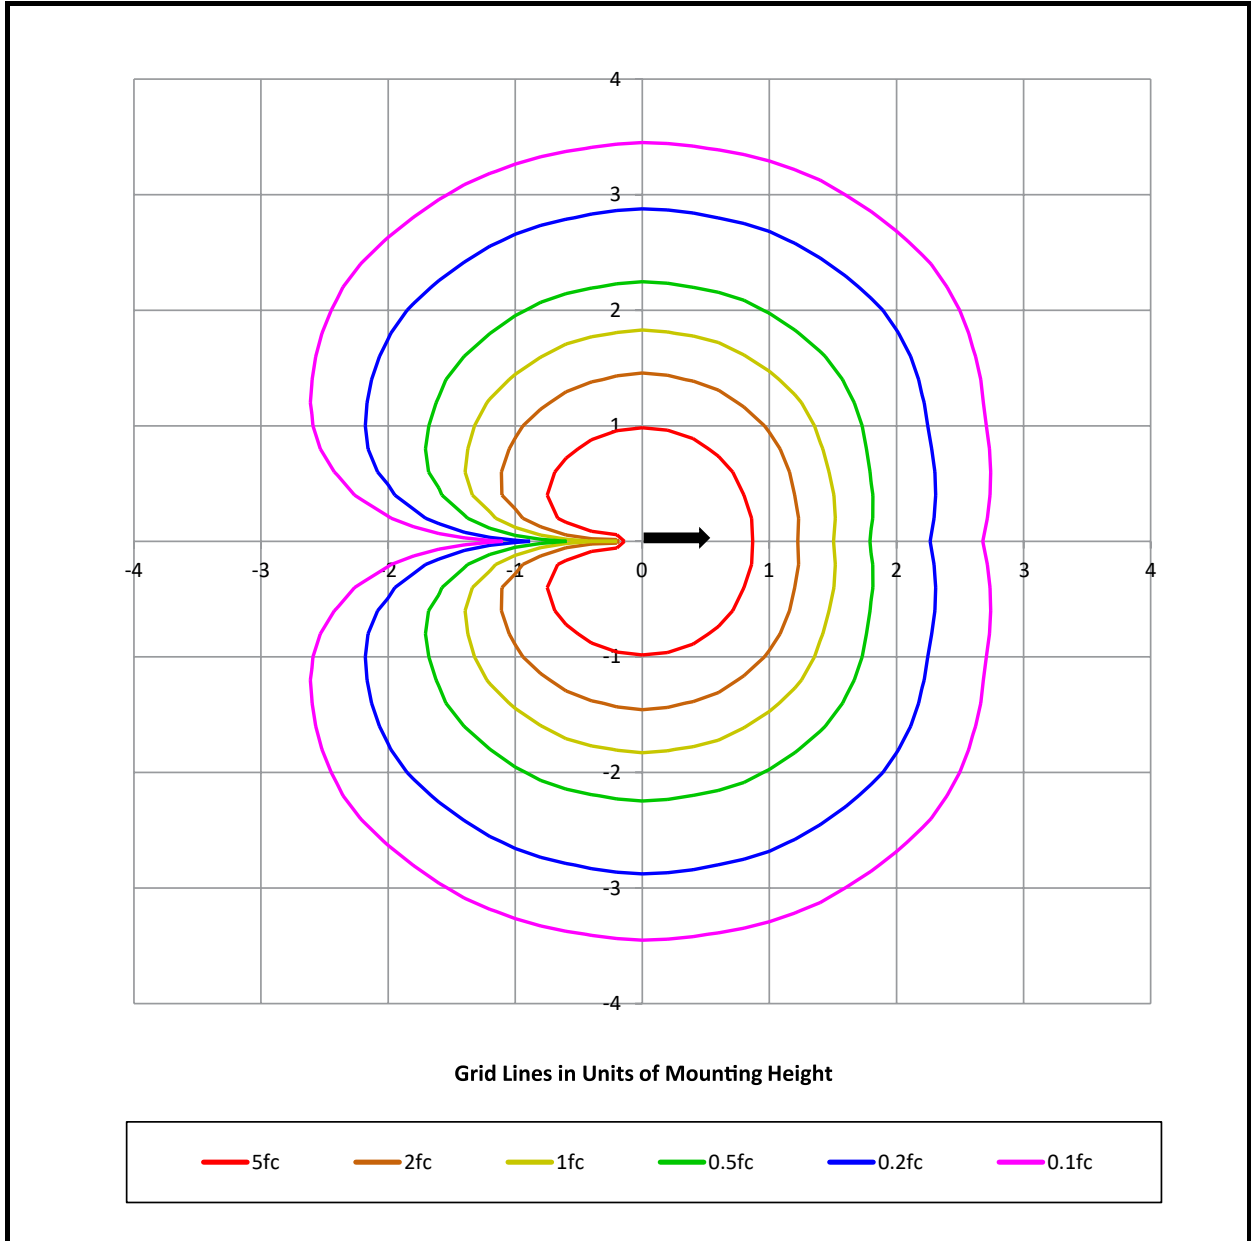

QUICK SPEC SKU **LMG1-90-NG-27-18-2GS-NAT**

LMG1-90					
BODY <input checked="" type="checkbox"/>	LED COLOR <input checked="" type="checkbox"/>	HEIGHT <input checked="" type="checkbox"/>	MOUNT	FINISH	
[G] Grooves [NG] No Grooves	[27] 2700K, 80CRI [279] 2700K, 90CRI [30] 3000K, 80CRI [45] 4500K, 80CRI [AMB] Amber (585-595nm) NOTE: For other CCT and CRI options, contact factory	[12] 12" <input checked="" type="checkbox"/> [18] 18" [22] 22" [XX] Specify	NO MOUNT: [1/2] 1/2" Male Thread GROUND: [2GS] Ground Stake w 2" Cap <input checked="" type="checkbox"/> [3GS] Ground Stake w 3" Cap [325GS] Ground Stake w 3 1/4" Cap [DS] Deluxe Spike 9" [TR-12] Trident Spike [JB3-S] 3" J-Box w/ Stake [PB-S] Power Box w/ Stake (Inc. 60W 120-12V trans.) [PM-60] 4" Pedestal Mount SURFACE: [SM2] 2 1/4" Surface Mount [SM3] 3 1/4" Surface Mount	STANDARD: [NAT] Natural <input checked="" type="checkbox"/> PLUS (\$): [BLP] Bronze Living Patina [BLP-XD] BLP Extra Dark PREMIUM (\$\$\$): [NI] Nickel PVD [BG] Black Gloss PVD [BS] Black Satin PVD [BZ] Bronze PVD [BZ-XD] Dark Bronze PVD	

MOUNTS

LMG1-90 MAGLIO

PHOTOMETRIC OVERVIEW

To download more in-depth IES photometric data, visit auroralight.com/product/lmg1-90-maglio/

Mounting Height - 2 Feet

BUG Rating B0 U1 G0