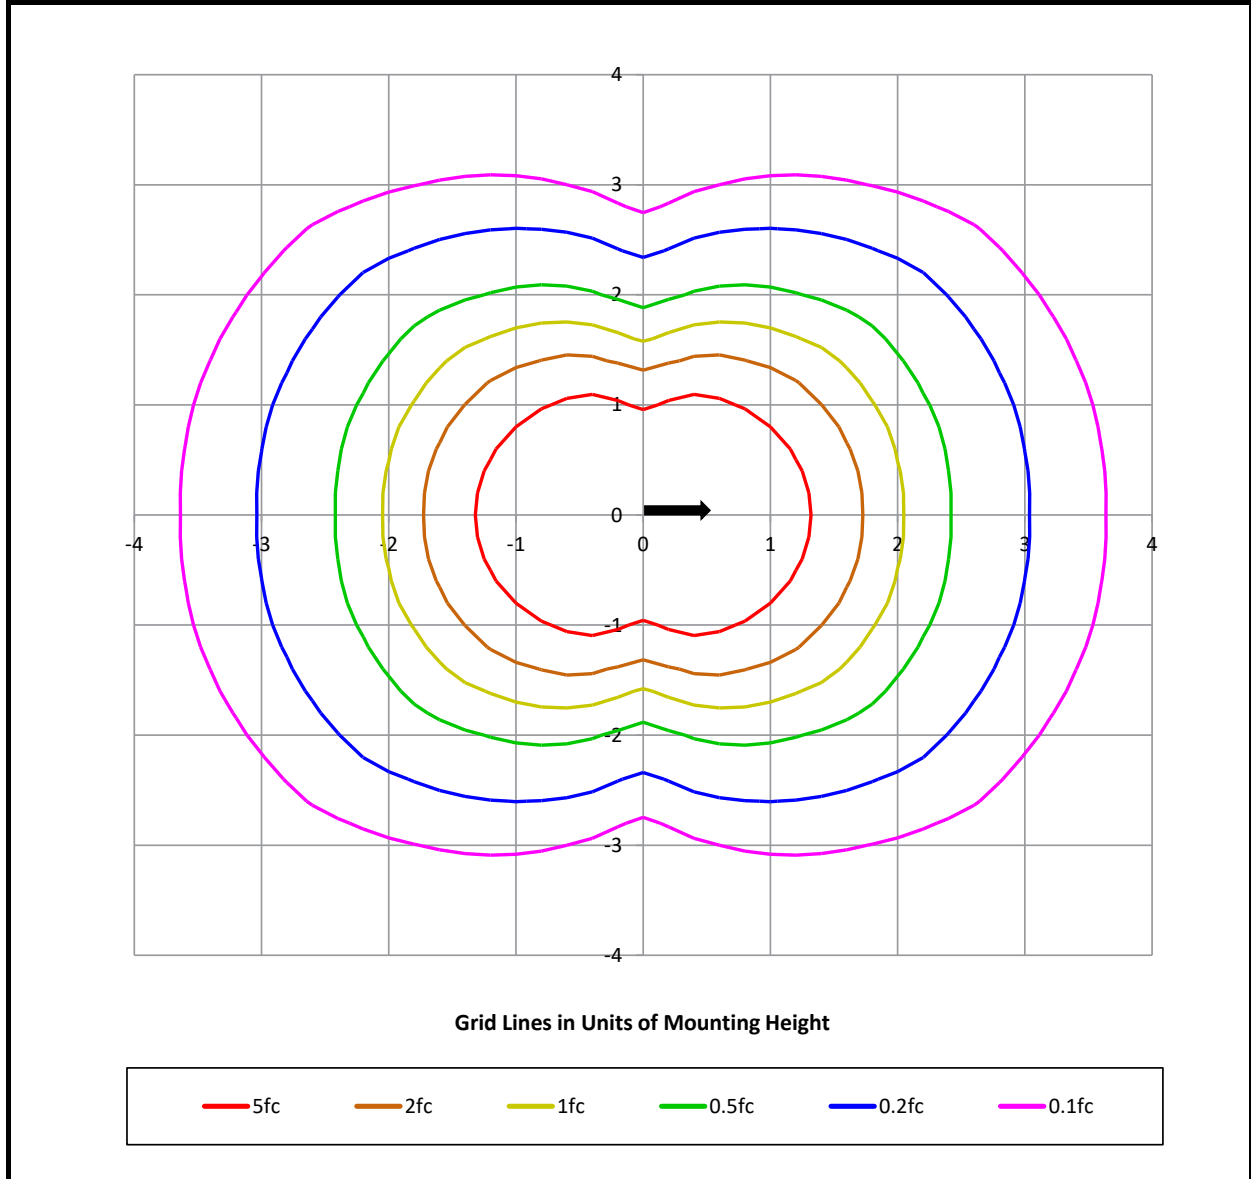

LMG1-T MAGLIO

PHOTOMETRIC OVERVIEW

To download more in-depth IES photometric data, visit auroralight.com/product/lmg1-t-maglio/

Mounting Height - 2 Feet

BUG Rating   B0 U1 G0