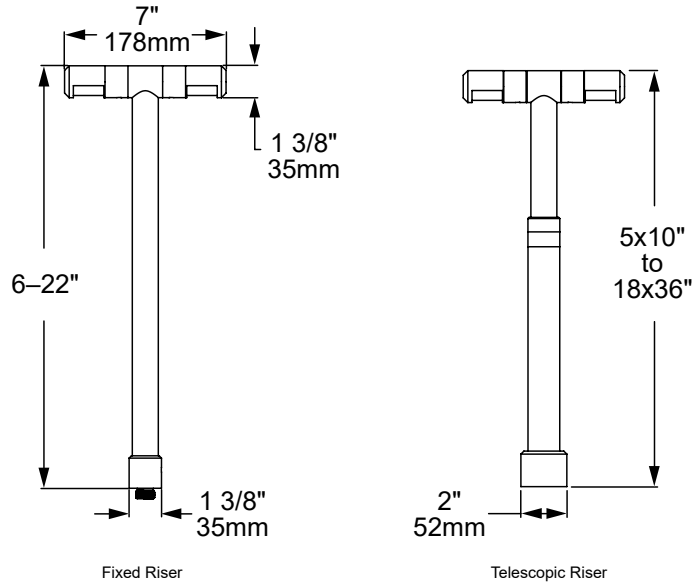

LMG1-T MAGLIO

The **LMG1-T Maglio** is among the most versatile in our line of high-quality, high-performance path lights. The Maglio features dual rotational glare shields with an independently rotating light engine, allowing you to seamlessly adjust the aperture from 180° to 0°, as well as aim light up or down. Ideal for both path lighting and wall-washing applications.

Features include:

- 7 Watts Total (3.5 Watts per Aperture) up to 381 Lumens
- Cree LED™ XLAMP® High Intensity (XP-L)
- 2700K (80 & 90 CRI), 3000K (80 CRI), 4500K (80 CRI) or Amber 585-595nm
- Thermally Integrated® and Field Serviceable LED Module
- 12V Integral Driver, Dimmable to <10% typ.
- Compatible w/ 12V AC/DC ELV or MLV Transformers
- Solid Copper and Brass Construction

Fixed Riser

Telescopic Riser

Fixed Riser

Telescopic Riser

BI-DIRECTIONAL AIMING

Path & Wall

Wall Light

Path Light