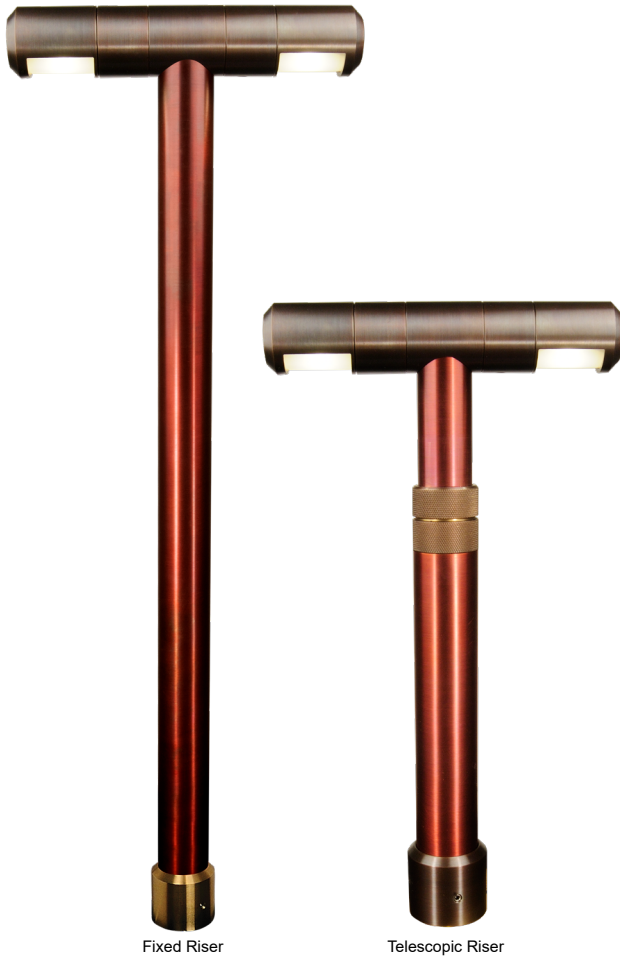

LMG1-T MAGLIO

The **LMG1-T Maglio** is among the most versatile in our line of high-quality, high-performance path lights. The Maglio features dual rotational glare shields with an independently rotating light engine, allowing you to seamlessly adjust the aperture from 180° to 0°, as well as aim light up or down. Ideal for both path lighting and wall-washing applications.

Features include:

- 7 Watts Total (3.5 Watts per Aperture) up to 381 Lumens
- Cree LED™ XLAMP® High Intensity (XP-L)
- 2700K (80 & 90 CRI), 3000K (80 CRI), 4500K (80 CRI) or Amber 585-595nm
- Thermally Integrated® and Field Serviceable LED Module
- 12V Integral Driver, Dimmable to <10% typ.
- Compatible w/ 12V AC/DC ELV or MLV Transformers
- Solid Copper and Brass Construction

Fixed Riser

Telescopic Riser

Fixed Riser

Telescopic Riser

BI-DIRECTIONAL AIMING

Path & Wall

Wall Light

Path Light

QUICK SPEC SKU **LMG1-T-27-18-2GS-NAT**

LMG1-T				
<p>LED COLOR ✓</p> <p>[27] 2700K, 80CRI [279] 2700K, 90CRI [30] 3000K, 80CRI [45] 4500K, 80CRI [AMB] Amber (585-595nm)</p> <p>NOTE: For other CCT and CRI options, contact factory</p>	<p>HEIGHT</p> <p>FIXED RISER:</p> <p>[6] 6" ✓ [12] 12" [18] 18" [22] 22"</p> <p>EXTENDABLE RISER (EXTR):</p> <p>[5x10] 5x10" [7x14] 7x14" [9x18] 9x18" [11x22] 11x22" [18x36] 18x36"</p>	<p>MOUNT</p> <p>NO MOUNT:</p> <p>[1/2] 1/2" Male Thread</p> <p>GROUND:</p> <p>[2GS] Ground Stake w 2" Cap ✓ [3GS] Ground Stake w 3" Cap [325GS] Ground Stake w 3 1/4" Cap [DS] Deluxe Spike 9" [TR-12] Trident Spike [JB3-S] 3" J-Box w/ Stake [PB-S] Power Box w/ Stake (Inc. 60W 120-12V trans.) [PM-60] 4" Pedestal Mount</p> <p>SURFACE:</p> <p>[SM2] 2 1/4" Surface Mount [SM3] 3 1/4" Surface Mount</p>	<p>FINISH</p> <p>STANDARD:</p> <p>[NAT] Natural ✓</p> <p>PLUS (\$):</p> <p>[BLP] Bronze Living Patina [BLP-XD] BLP Extra Dark</p> <p>PREMIUM (\$\$\$):</p> <p>[NI] Nickel PVD [BG] Black Gloss PVD [BS] Black Satin PVD [BZ] Bronze PVD [BZ-XD] Dark Bronze PVD</p>	