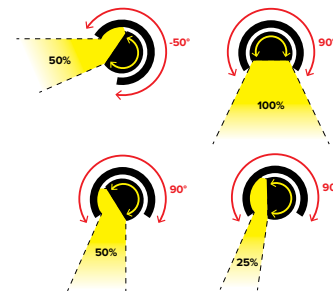

INDEPENDENTLY ADJUSTABLE LIGHT SOURCE & SHIELD

SEE NEXT PAGE FOR ORDERING INFORMATION