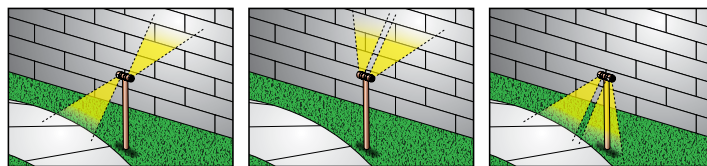

LMG1-T MAGLIO

The **LMG1-T Maglio** is among the most versatile in our line of high-quality, high-performance path lights. The Maglio features dual rotational glare shields with an independently rotating light engine, allowing you to seamlessly adjust the aperture from 180° to 0°, as well as aim light up or down. Ideal for both path lighting and wall-washing applications.

Fixed Riser

Telescopic Riser

Fixed Riser

Telescopic Riser

BI-DIRECTIONAL AIMING

Path & Wall

Wall Light

Path Light