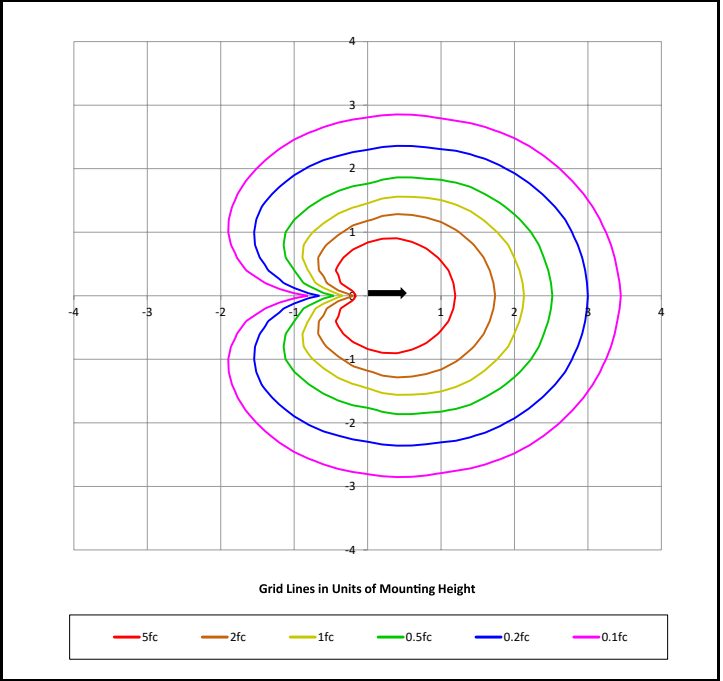

QUICK SPEC SKU **LMPL-2-27-2GS-NAT**

LMPL				
<p>LIGHT SOURCE</p> <p>[1] Single LED/Optic (3 Watts) ✓ [2] Double LED/Optic (4 Watts) [3] Triple LED/Optic (6 Watts)</p>	<p>LED COLOR ✓</p> <p>[27] 2700K, 80 CRI [279] 2700K, 90CRI [30] 3000K, 80 CRI [45] 4500K, 80 CRI [AMB] Amber (585-595nm)</p> <p>NOTE: For other CCT and CRI options, contact factory. CCT 3000K or less required for Dark Sky compliance.</p>	<p>MOUNT</p> <p>NO MOUNT:</p> <p>[1/2] 1/2" Male Thread</p> <p>GROUND:</p> <p>[2GS] Ground Stake w 2" Cap ✓ [3GS] Ground Stake w 3" Cap [325GS] Ground Stake w 3 1/4" Cap [DS] Deluxe Spike 9" [TR-12] Trident Spike [JB3-S] 3" J-Box w/ Stake [PB-S] Power Box w/ Stake (Inc. 60W 120-12V trans.) [PM-60] 4" Pedestal Mount</p> <p>SURFACE:</p> <p>[SM2] 2 1/4" Surface Mount [SM3] 3 1/4" Surface Mount</p>	<p>FINISH</p> <p>STANDARD:</p> <p>[NAT] Natural ✓</p> <p>PLUS (\$):</p> <p>[BLP] Bronze Living Patina [BLP-XD] BLP Extra Dark</p> <p>PREMIUM (\$\$\$):</p> <p>[NI] Nickel PVD [PVD] PVD Color (Contact Factory for Color Options)</p>	

LMPL MARTILLO

PHOTOMETRIC OVERVIEW

Information based on 3000K. To download more in-depth IES photometric data, visit auroralight.com/product/lmpl-martillo/

Mounting Height - 2 Feet

LMPL-1-30

Mounting Height - 2 Feet

LMPL-2-30

Mounting Height - 2 Feet

LMPL-3-30

BUG Rating

B0 U1 G0