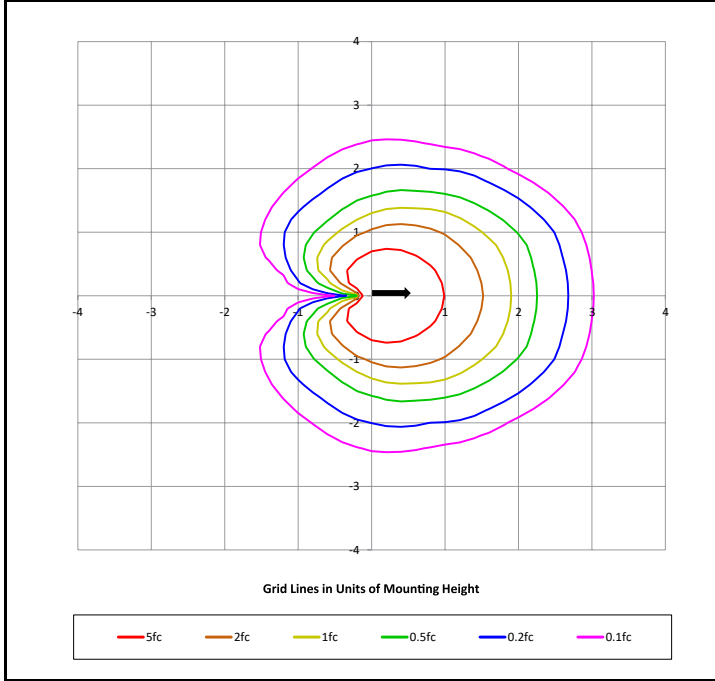

QUICK SPEC SKU **LMPL-2-27-2GS-NAT**

LMPL				
<p>LIGHT SOURCE</p> <p>[1] Single LED/Optic (3 Watts) ✓ [2] Double LED/Optic (4 Watts) [3] Triple LED/Optic (6 Watts)</p>	<p>LED COLOR ✓</p> <p>[27] 2700K, 80 CRI [279] 2700K, 90CRI [30] 3000K, 80 CRI [45] 4500K, 80 CRI [AMB] Amber (585-595nm)</p> <p>NOTE: For other CCT and CRI options, contact factory. CCT 3000K or less required for Dark Sky compliance.</p>	<p>MOUNT</p> <p>NO MOUNT:</p> <p>[1/2] 1/2" Male Thread</p> <p>GROUND:</p> <p>[2GS] Ground Stake w 2" Cap ✓ [3GS] Ground Stake w 3" Cap [325GS] Ground Stake w 3 1/4" Cap [DS] Deluxe Spike 9" [TR-12] Trident Spike [JB3-S] 3" J-Box w/ Stake [PB-S] Power Box w/ Stake (Inc. 60W 120-12V trans.) [PM-60] 4" Pedestal Mount</p> <p>SURFACE:</p> <p>[SM2] 2 1/4" Surface Mount [SM3] 3 1/4" Surface Mount</p>	<p>FINISH</p> <p>STANDARD:</p> <p>[NAT] Natural ✓</p> <p>PLUS (\$):</p> <p>[BLP] Bronze Living Patina [BLP-XD] BLP Extra Dark</p> <p>PREMIUM (\$\$\$):</p> <p>[NI] Nickel PVD [PVD] PVD Color (Contact Factory for Color Options)</p>	

LMPL MARTILLO

PHOTOMETRIC OVERVIEW

Information based on 3000K. To download more in-depth IES photometric data, visit auroralight.com/product/lmpl-martillo/

Mounting Height - 2 Feet

LMPL-1-30

Mounting Height - 2 Feet