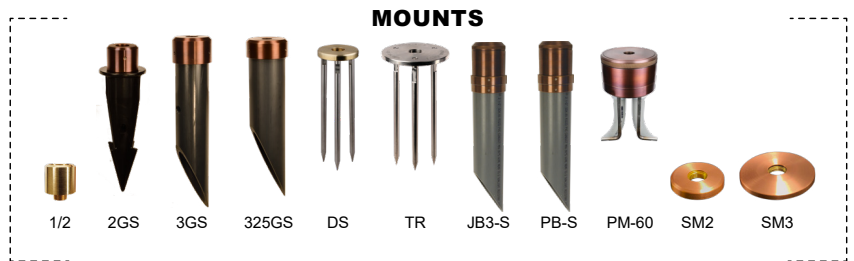

LMPL-3-BLP

The **LMPL Martillo** Path Light is a stylistic LED luminaire featuring a sleek, precisely sculpted brass body and stem. A Cree® powered Copper Core® light engine and precision-machined optics combine to create dazzling glare-free illumination. Incomparable engineering, materials, and innovation put the LMPL in a class of its own. Influenced by current architecture, the Martillo is the perfect complement to modern, contemporary, or craftsman architectural stylings.

SEE NEXT PAGE FOR ORDERING INFORMATION

LMPL MARTILLO

Prefix

ORDERING GUIDE: **LMPL** L (LED) M (MARTILLO) PL (PATH LIGHT)

□ INDICATES REQUIRED FIELD □ INDICATES OPTIONAL FIELD ✓ INCLUDED IN BASE PRICE [_] QUICK SPEC (See Below)

QUICK SPEC SKU **LMPL-2-27-2GS-NAT**

LMPL				
<p>LIGHT SOURCE</p> <p>[1] Single LED/Optic (3 Watts) ✓ [2] Double LED/Optic (4 Watts) [3] Triple LED/Optic (6 Watts)</p>	<p>LED COLOR ✓</p> <p>[27] 2700K, 80 CRI [279] 2700K, 90CRI [30] 3000K, 80 CRI [45] 4500K, 80 CRI [AMB] Amber (585-595nm)</p> <p>NOTE: For other CCT and CRI options, contact factory. CCT 3000K or less required for Dark Sky compliance.</p>	<p>MOUNT</p> <p>NO MOUNT:</p> <p>[1/2] 1/2" Male Thread</p> <p>GROUND:</p> <p>[2GS] Ground Stake w 2" Cap ✓ [3GS] Ground Stake w 3" Cap [325GS] Ground Stake w 3 1/4" Cap [DS] Deluxe Spike 9" [TR-12] Trident Spike [JB3-S] 3" J-Box w/ Stake [PB-S] Power Box w/ Stake (Inc. 60W 120-12V trans.) [PM-60] 4" Pedestal Mount</p> <p>SURFACE:</p> <p>[SM2] 2 1/4" Surface Mount [SM3] 3 1/4" Surface Mount</p>	<p>FINISH</p> <p>STANDARD:</p> <p>[NAT] Natural ✓</p> <p>PLUS (\$):</p> <p>[BLP] Bronze Living Patina [BLP-XD] BLP Extra Dark</p> <p>PREMIUM (\$\$\$):</p> <p>[NI] Nickel PVD [PVD] PVD Color (Contact Factory for Color Options)</p>	