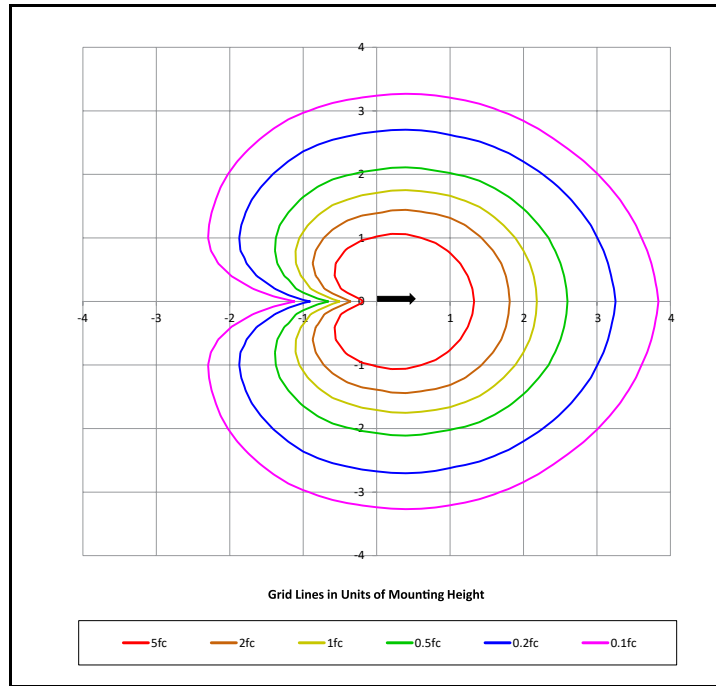

QUICK SPEC SKU **LMPL-2-27-2GS-NAT**

LMPL				
<p>LIGHT SOURCE</p> <p>[1] Single LED/Optic (3 Watts) ✓ [2] Double LED/Optic (4 Watts) [3] Triple LED/Optic (6 Watts)</p>	<p>LED COLOR ✓</p> <p>[27] 2700K, 80 CRI [279] 2700K, 90CRI [30] 3000K, 80 CRI [45] 4500K, 80 CRI [AMB] Amber (585-595nm)</p> <p>NOTE: For other CCT and CRI options, contact factory. CCT 3000K or less required for Dark Sky compliance.</p>	<p>MOUNT</p> <p>NO MOUNT:</p> <p>[1/2] 1/2" Male Thread</p> <p>GROUND:</p> <p>[2GS] Ground Stake w 2" Cap ✓ [3GS] Ground Stake w 3" Cap [325GS] Ground Stake w 3 1/4" Cap [DS] Deluxe Spike 9" [TR-12] Trident Spike [JB3-S] 3" J-Box w/ Stake [PB-S] Power Box w/ Stake (Inc. 60W 120-12V trans.) [PM-60] 4" Pedestal Mount</p> <p>SURFACE:</p> <p>[SM2] 2 1/4" Surface Mount [SM3] 3 1/4" Surface Mount</p>	<p>FINISH</p> <p>STANDARD:</p> <p>[NAT] Natural ✓</p> <p>PLUS (\$):</p> <p>[BLP] Bronze Living Patina [BLP-XD] BLP Extra Dark</p> <p>PREMIUM (\$\$\$):</p> <p>[NI] Nickel PVD [PVD] PVD Color (Contact Factory for Color Options)</p>	

LMPL MARTILLO

PHOTOMETRIC OVERVIEW

Information based on 3000K. To download more in-depth IES photometric data, visit auroralight.com/product/lmpl-martillo/

Mounting Height - 2 Feet

LMPL-1-30

Mounting Height - 2 Feet

LMPL-2-30

Mounting Height - 2 Feet

LMPL-3-30

BUG Rating

B0 U1 G0