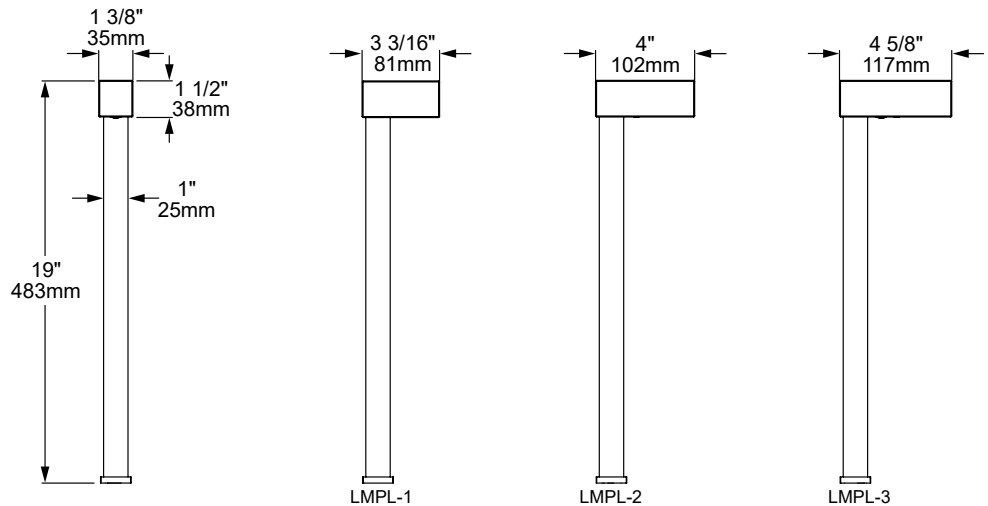

LMPL-3-BLP

The **LMPL Martillo** Path Light is a stylistic LED luminaire featuring a sleek, precisely sculpted brass body and stem. A Cree® powered Copper Core® light engine and precision-machined optics combine to create dazzling glare-free illumination. Incomparable engineering, materials, and innovation put the LMPL in a class of its own. Influenced by current architecture, the Martillo is the perfect complement to modern, contemporary, or craftsman architectural stylings.

Features include:

- Field Serviceable LED Module in 3, 4 or 6 Watts, up to 248 Lumens
- 2700K (80 & 90 CRI), 3000K (80 CRI), 4500K (80 CRI) or Amber 585-595nm
- Thermally Integrated® w/ Copper Core Technology®
- 12V Integral Constant Current Driver (Remote 12V AC/DC Transformer Required)
- Dimmable to <10% (TRIAC/Forward Phase) via compatible transformer
- Compatible w/ 12V AC/DC MLV or ELV Transformers
- Solid Brass Construction
- Contact Factory for Custom Height

LMPL MARTILLO

PHOTOMETRIC OVERVIEW

Information based on 3000K. To download more in-depth IES photometric data, visit auroralight.com/product/lmpl-martillo/

Mounting Height - 2 Feet

LMPL-1-30

Mounting Height - 2 Feet