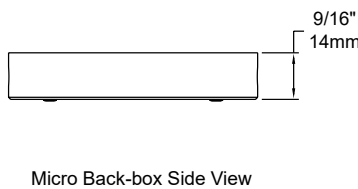

COPPER CORE TECHNOLOGY®

Copper Core® is a registered trademark of Auroralight. It is synonymous with the mark of quality and integrity. It means that our products are built upon a superior foundation of Solid Copper, ensuring every critical part functions seamlessly together. Thermally integrated® one component to the next. Auroralight manufactured without compromise, engineered with passion, in the USA.

- 12V
- THERMALLY INTEGRATED
- IDA DARK SKY APPROVED
- IP67

SEE NEXT PAGE FOR ORDERING INFORMATION