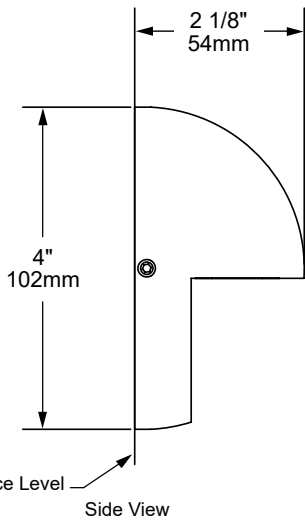

COPPER CORE TECHNOLOGY®

Copper Core® is a registered trademark of Auroralight. It is synonymous with the mark of quality and integrity. It means that our products are built upon a superior foundation of Solid Copper, ensuring every critical part functions seamlessly together. Thermally integrated® one component to the next. Auroralight manufactured without compromise, engineered with passion, in the USA.

- 12V
- THERMALLY INTEGRATED
- IDA DARK SKY APPROVED
- IP67

SEE NEXT PAGE FOR ORDERING INFORMATION