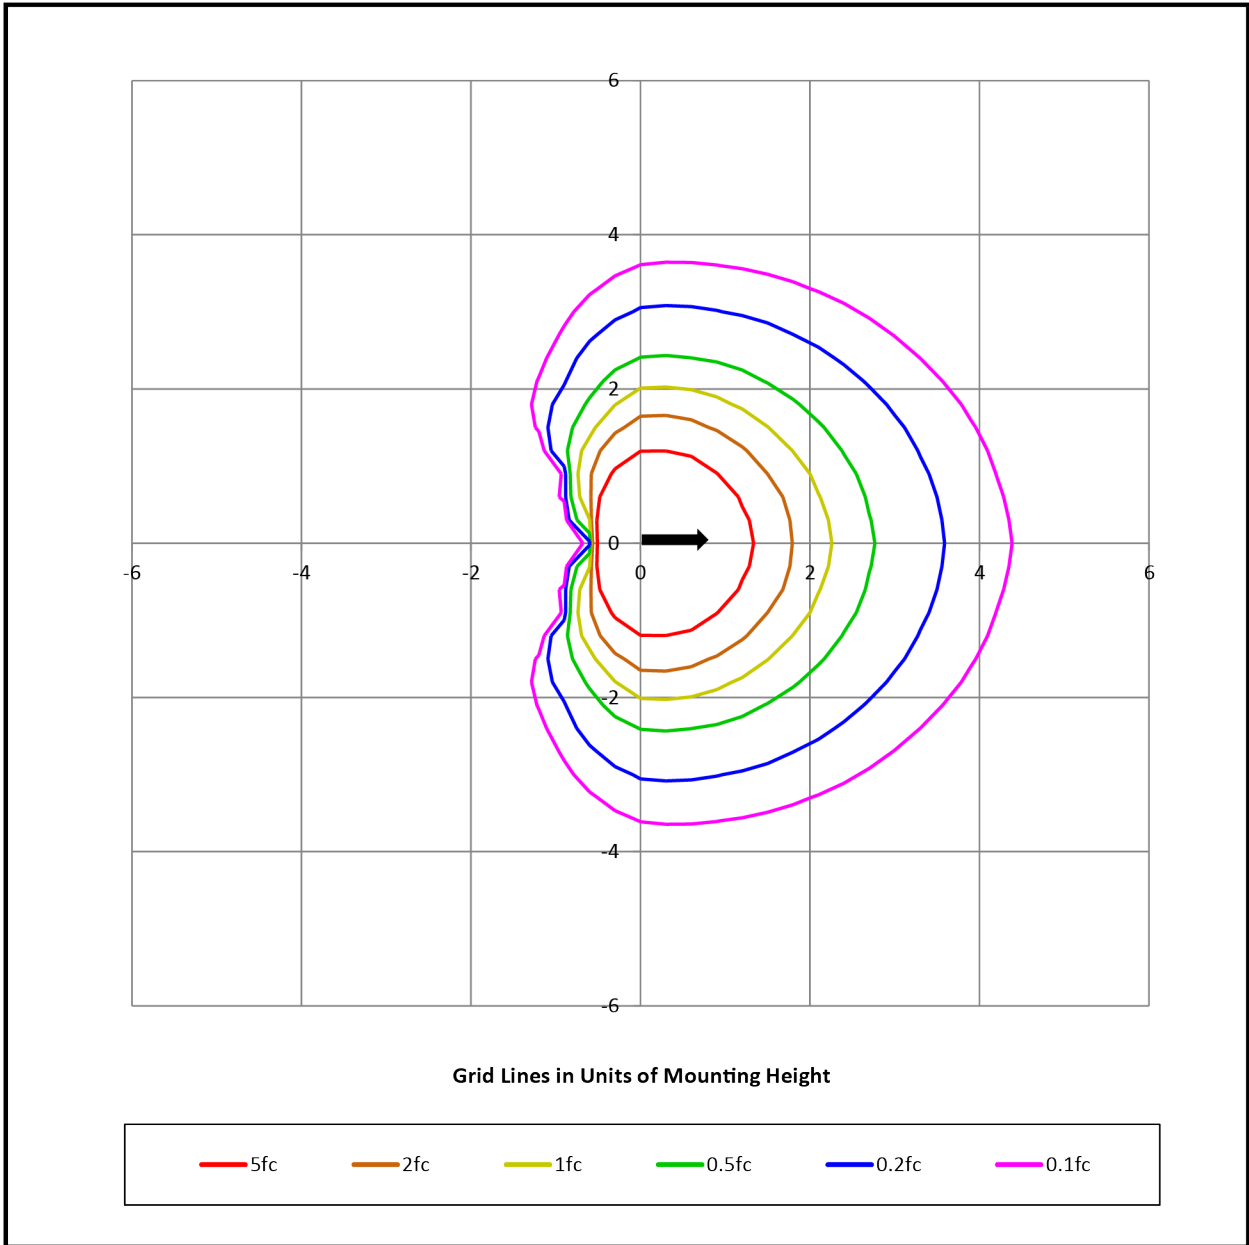

LSM4 CASCADE

PHOTOMETRIC OVERVIEW

Information based on 3000K. To download more in-depth IES photometric data, visit <https://auroralight.com/product/lsm4-cascade/>

Mounting Height - 2 Feet

BUG Rating   B0 U1 G0