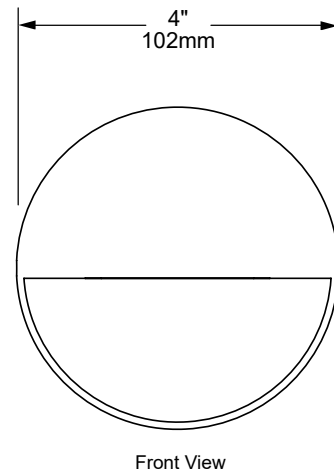

COPPER CORE TECHNOLOGY®

Copper Core® is a registered trademark of Auroralight. It is synonymous with the mark of quality and integrity. It means that our products are built upon a superior foundation of Solid Copper, ensuring every critical part functions seamlessly together. Thermally integrated® one component to the next. Auroralight manufactured without compromise, engineered with passion, in the USA.

- 12V
- THERMALLY INTEGRATED
- IDA DARK SKY APPROVED
- IP67

SEE NEXT PAGE FOR ORDERING INFORMATION