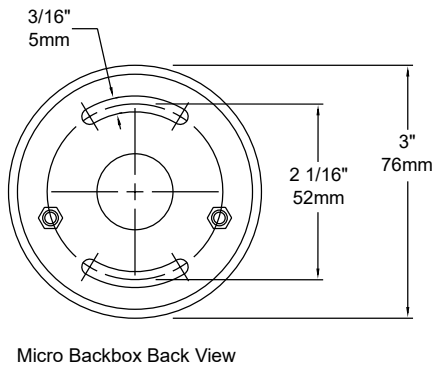

COPPER CORE TECHNOLOGY®

Copper Core® is a registered trademark of Auroralight. It is synonymous with the mark of quality and integrity. It means that our products are built upon a superior foundation of Solid Copper, ensuring every critical part functions seamlessly together. Thermally integrated® one component to the next. Auroralight manufactured without compromise, engineered with passion, in the USA.

- 12V
- THERMALLY INTEGRATED
- IDA DARK SKY APPROVED
- IP67

SEE NEXT PAGE FOR ORDERING INFORMATION