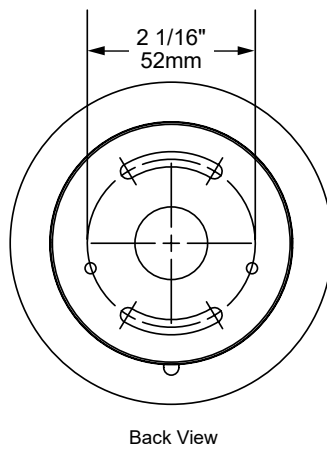

COPPER CORE TECHNOLOGY®

Copper Core® is a registered trademark of Auroralight. It is synonymous with the mark of quality and integrity. It means that our products are built upon a superior foundation of Solid Copper, ensuring every critical part functions seamlessly together. Thermally integrated® one component to the next. Auroralight manufactured without compromise, engineered with passion, in the USA.

- 12V
- THERMALLY INTEGRATED
- IDA DARK SKY APPROVED
- IP67

SEE NEXT PAGE FOR ORDERING INFORMATION