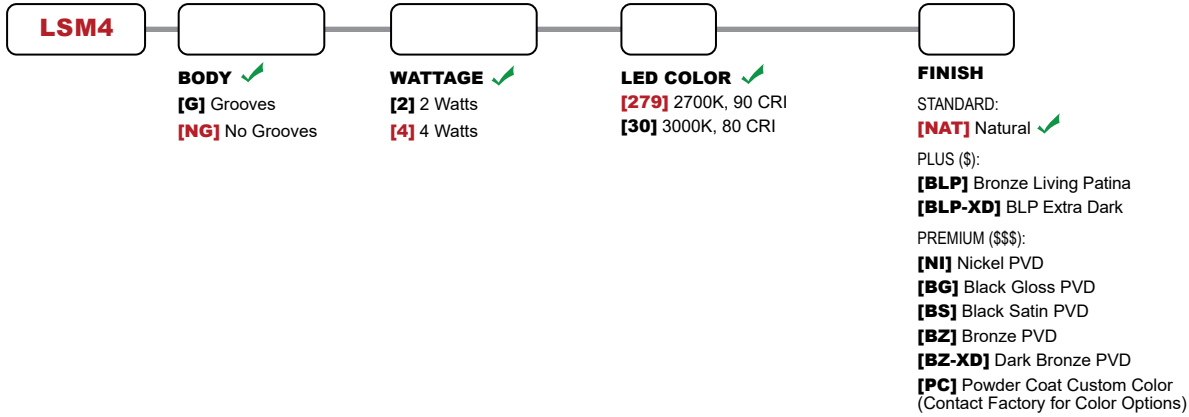

LSM4 CASCADE

ORDERING GUIDE: ^{Prefix} **LSM4** L (LED) SM (SURFACE MOUNT) 4 (SERIES)

☐ INDICATES REQUIRED FIELD   ☐ INDICATES OPTIONAL FIELD   ☒ INCLUDED IN BASE PRICE   [_] QUICK SPEC (See Below)

QUICK SPEC SKU   **LSM4-NG-4-279-NAT**