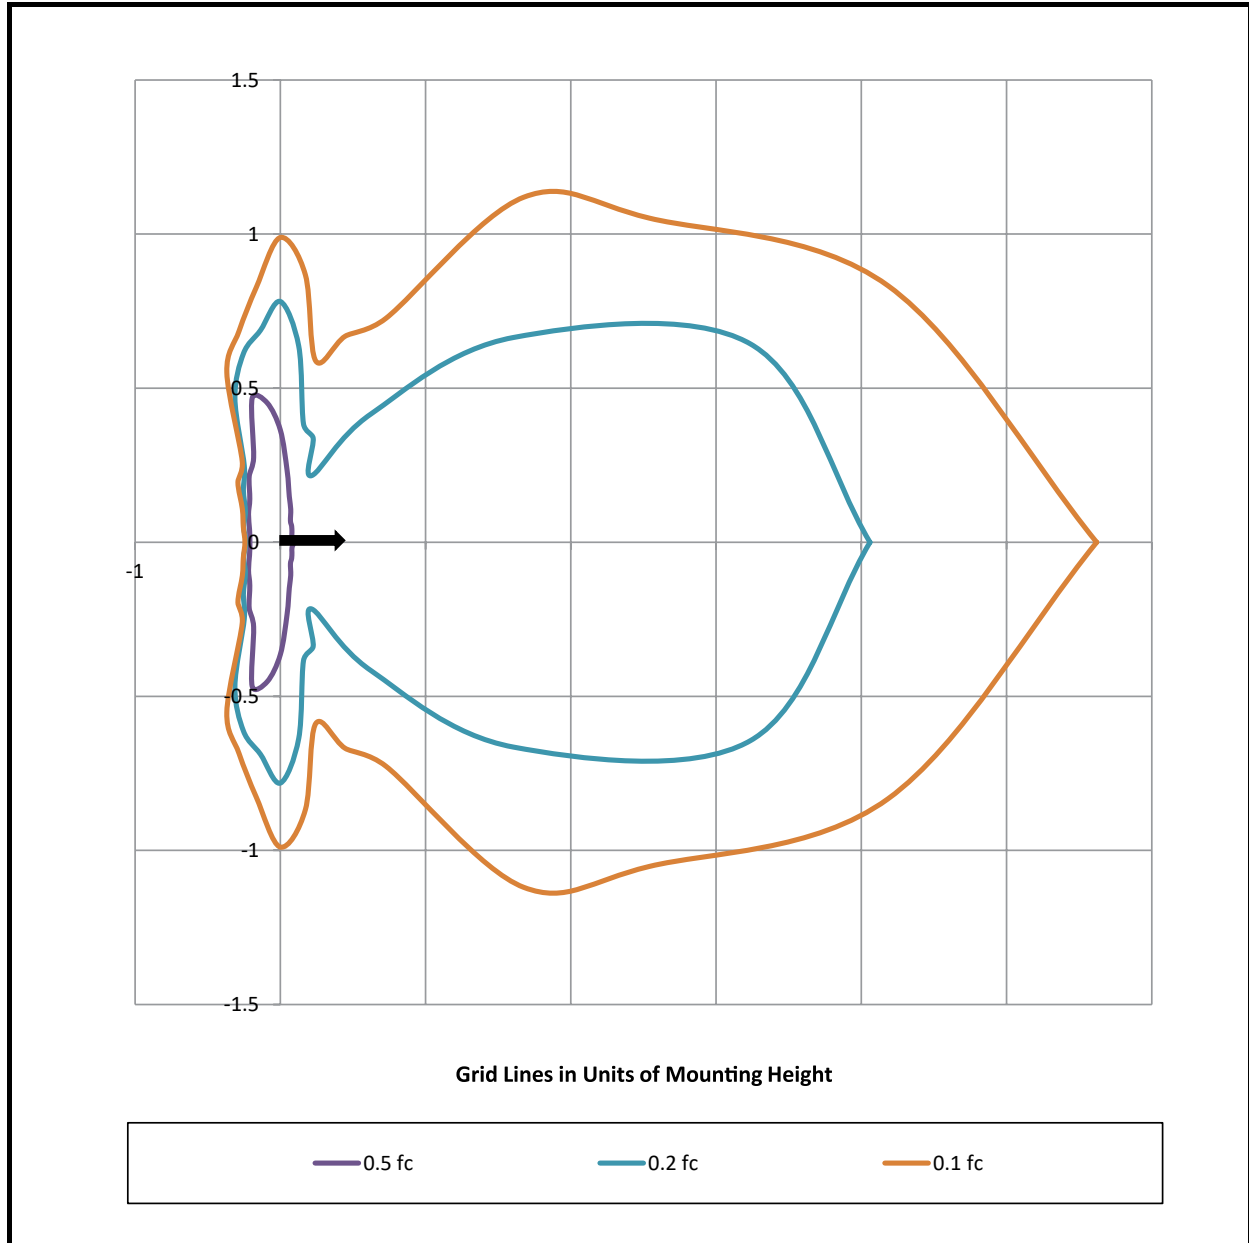

## LSW8 MERIDIAN

The **LSW8 Meridian** offers excellent illumination of walkways and steps in a small, rugged design. The graceful appearance of the eyelid effectively shields against glare, while the small aperture allows excellent forward projection with even illumination side to side. Pair with our LSW8-PL & LSW8-FL to provide design continuity, uniform spacing and light levels in the absence of a structure.

**Features include:**

- 1.25 Watts up to 123 Lumens
- Cree LED™ XLAMP® (XP-L)
- Interchangeable UV & Shock Resistant Silicone Optic
- 2700K (80 & 90 CRI), 3000K (80 CRI), 4000K (80 CRI), or Amber (585-595)
- Thermally Integrated® w/ Copper Core Technology®
- 12V Integral Constant Current Driver (Remote 12V AC/DC Transformer Required)
- Dimmable to <10% (TRIAC/Forward Phase) via Compatible Transformer
- Compatible w/ 12V AC/DC ELV or MLV Transformers
- Dual Listed for Interior IC, and Exterior Wet Location Use
- Solid Brass and Copper Construction

## LSW8 MERIDIAN

**ORDERING GUIDE:** <sup>Prefix</sup> **LSW8** L (LED) SW (STEP/WALL LIGHT) 8 (SERIES)

INDICATES REQUIRED FIELD     INDICATES OPTIONAL FIELD     INCLUDED IN BASE PRICE    [ \_ ] QUICK SPEC (See Below)

### PHOTOMETRIC OVERVIEW

To download more in-depth IES photometric data, visit [auroralight.com/product/lsw8-meridian/](http://auroralight.com/product/lsw8-meridian/)

Mounting Height - 2 Feet

**BUG Rating**    B0 U1 G0