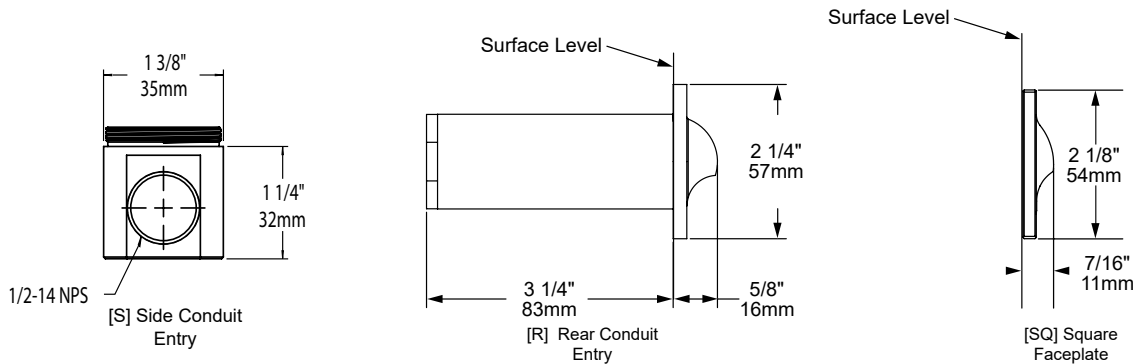

COPPER CORE TECHNOLOGY®

Copper Core® is a registered trademark of Auroralight. It is synonymous with the mark of quality and integrity. It means that our products are built upon a superior foundation of Solid Copper, ensuring every critical part functions seamlessly together Thermally integrated® one component to the next. Auroralight manufactured without compromise, engineered with passion, in the USA.