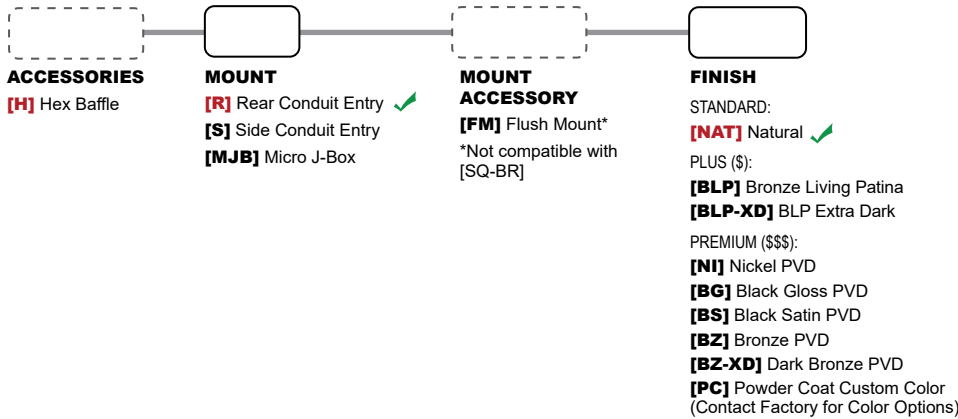

**SEE NEXT PAGE FOR ORDERING INFORMATION**

## LSW8 MERIDIAN

**ORDERING GUIDE:** <sup>Prefix</sup> **LSW8** L (LED) SW (STEP/WALL LIGHT) 8 (SERIES)

INDICATES REQUIRED FIELD     INDICATES OPTIONAL FIELD     INCLUDED IN BASE PRICE    [ \_ ] QUICK SPEC (See Below)

**QUICK SPEC SKU**    **LSW8-BR-N-27-F-H-R-NAT**

NOTE: For other CCT and CRI options, contact factory. CCT 3000K or less required for Dark Sky compliance.