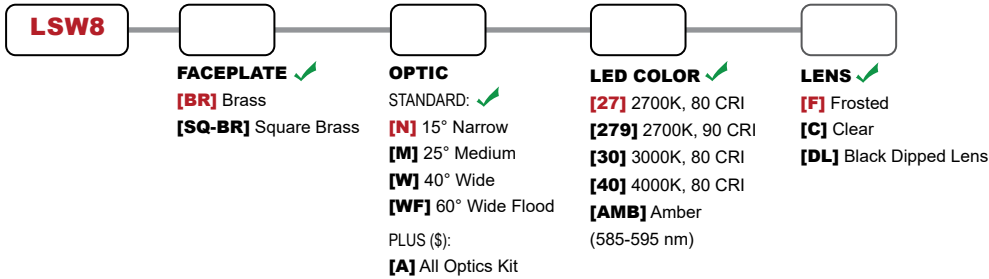

LSW8 MERIDIAN

ORDERING GUIDE: ^{Prefix} **LSW8** L (LED) SW (STEP/WALL LIGHT) 8 (SERIES)

☐ INDICATES REQUIRED FIELD   ☐ INDICATES OPTIONAL FIELD   ☒ INCLUDED IN BASE PRICE   [_] QUICK SPEC (See Below)

QUICK SPEC SKU   **LSW8-BR-N-27-F-H-R-NAT**

NOTE: For other CCT and CRI options, contact factory. CCT 3000K or less required for Dark Sky compliance.