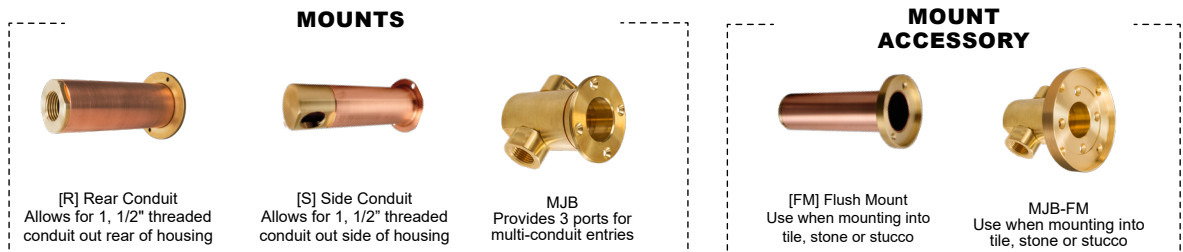

LSW8 MERIDIAN

ORDERING GUIDE: ^{Prefix} **LSW8** L (LED) SW (STEP/WALL LIGHT) 8 (SERIES)

☐ INDICATES REQUIRED FIELD   ☐ INDICATES OPTIONAL FIELD   ☒ INCLUDED IN BASE PRICE   [_] QUICK SPEC (See Below)

QUICK SPEC SKU   **LSW8-BR-N-27-F-H-R-NAT**

NOTE: For other CCT and CRI options, contact factory. CCT 3000K or less required for Dark Sky compliance.