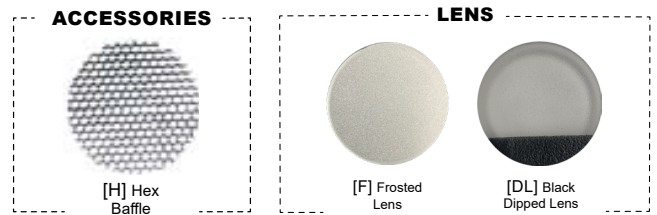

LSW8 MERIDIAN

ORDERING GUIDE: ^{Prefix} **LSW8** L (LED) SW (STEP/WALL LIGHT) 8 (SERIES)

☐ INDICATES REQUIRED FIELD   ☐ INDICATES OPTIONAL FIELD   ☒ INCLUDED IN BASE PRICE   [_] QUICK SPEC (See Below)

QUICK SPEC SKU   **LSW8-BR-N-27-F-H-R-NAT**

NOTE: For other CCT and CRI options, contact factory. CCT 3000K or less required for Dark Sky compliance.