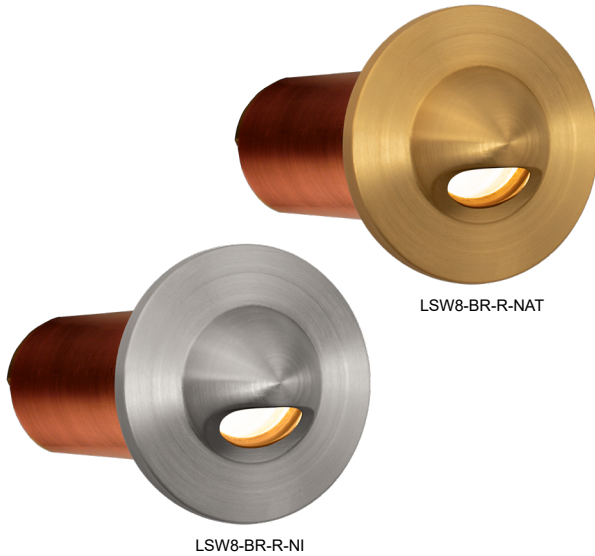

## LSW8 MERIDIAN

The **LSW8 Meridian** offers excellent illumination of walkways and steps in a small, rugged design. The graceful appearance of the eyelid effectively shields against glare, while the small aperture allows excellent forward projection with even illumination side to side. Pair with our LSW8-PL & LSW8-FL to provide design continuity, uniform spacing and light levels in the absence of a structure.

**Features include:**

- 1.25 Watts up to 123 Lumens
- Cree LED™ XLAMP® (XP-L)
- Interchangeable UV & Shock Resistant Silicone Optic
- 2700K (80 & 90 CRI), 3000K (80 CRI), 4000K (80 CRI), or Amber (585-595)
- Thermally Integrated® w/ Copper Core Technology®
- 12V Integral Constant Current Driver (Remote 12V AC/DC Transformer Required)
- Dimmable to <10% (TRIAC/Forward Phase) via Compatible Transformer
- Compatible w/ 12V AC/DC ELV or MLV Transformers
- Dual Listed for Interior IC, and Exterior Wet Location Use
- Solid Brass and Copper Construction

**COPPER CORE TECHNOLOGY®**

Copper Core® is a registered trademark of Auroralight. It is synonymous with the mark of quality and integrity. It means that our products are built upon a superior foundation of Solid Copper, ensuring every critical part functions seamlessly together Thermally integrated® one component to the next. Auroralight manufactured without compromise, engineered with passion, in the USA.