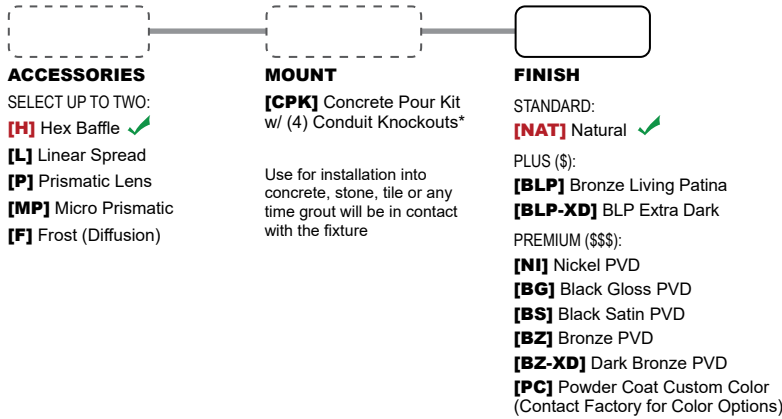

LWL5 LIGHTHAUS

ORDERING GUIDE: ^{Prefix} **LWL5** L (LED) WL (WELL LIGHT) 5 (SERIES)

INDICATES REQUIRED FIELD INDICATES OPTIONAL FIELD INCLUDED IN BASE PRICE [_] QUICK SPEC (See Below)

QUICK SPEC SKU **LWL5-FF-W-27-H-NAT**

MOUNT

CPK

LWL5 LIGHTHAUS

PHOTOMETRIC OVERVIEW

Information based on 3000K. To download more in-depth IES photometric data, visit auroralight.com/product/lwl5-lighthouse/

3000K 20° (NARROW) 487.3 LUMENS • CBCP 1342 AURORALIGHT LWL5-N-30		
30 FT	1.49	11.6
26 FT	1.98	10.1
22 FT	2.77	8.53
18 FT	4.14	6.98
14 FT	6.85	5.43
10 FT	13.4	3.88
6 FT	37.3	2.33
Distance From Fixture	Footcandles	Beam Width