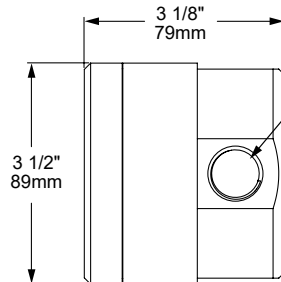

SMJB SURFACE MOUNT J-BOX

The **SMJB Surface Mount J-Box**, part of the most diverse surface mount offerings available, represents the highest possible quality in materials and construction available anywhere. Use when surface mounting 12v or 120v fixtures where you need a wiring box to endure even the harshest elements; ideal for coastal applications. Our proprietary gasketed and screwless faceplate eliminates twisted wires and visible hardware, making fixture installations fast and neat. **STANDARD:** 10 cubic inch size with 4 and 8 cubic inch screw-on extensions making 10, 14, and 18 cu. boxes or use multiple extensions as needed. Available with 1 or 2 hole mount plate options, machined plugs included, the SMJB is one of the most versatile tools in your arsenal.

SMJB-2-5-BLP

SMJB-1-5-BLP

12V

120V

1/2" NPS

10 Cubic Inch (STANDARD:)

[4] +4 Cubic Inch Extension

[8] +8 Cubic Inch Extension

1/2" (NPS) Universal Thread

Optional Screw Holes
(4) #12 X 3" or (4) #14 X 4"
Wood Screws Included

Inside View

ORDERING GUIDE: ^{Prefix} **SMJB** S (SURFACE) M (MOUNT) J (JUNCTION) B (BOX)

□ INDICATES REQUIRED FIELD □ INDICATES OPTIONAL FIELD ✓ INCLUDED IN BASE PRICE [_] QUICK SPEC (See Below)

QUICK SPEC SKU **SMJB-1-4-NAT**

SMJB				
FIXTURE ATTACHMENT		MOUNT PLATE ✓	BOX EXTENSION	FINISH
*[HL] Hanging Light Ring		[1] Single Hole/ One Fixture	[4] +4 Cubic Inch	STANDARD:
*Must specify [1] Single Mount Plate		[2] Double Hole/ Two Fixtures	[8] +8 Cubic Inch	[NAT] Natural ✓
			[NO] None ✓	PLUS (\$):
				[BLP] Bronze Living Patina
				[BLP-XD] BLP Extra Dark
				PREMIUM (\$\$\$):
				[NI] Nickel PVD
				[BG] Black Gloss PVD
				[BS] Black Satin PVD
				[BZ] Bronze PVD
				[BZ-XD] Dark Bronze PVD