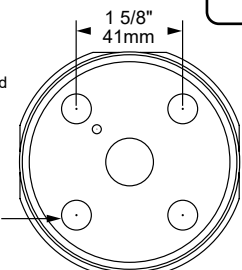

SMJB SURFACE MOUNT J-BOX

The **SMJB Surface Mount J-Box**, part of the most diverse surface mount offerings available, represents the highest possible quality in materials and construction available anywhere. Use when surface mounting 12v or 120v fixtures where you need a wiring box to endure even the harshest elements; ideal for coastal applications. Our proprietary gasketed and screwless faceplate eliminates twisted wires and visible hardware, making fixture installations fast and neat. **STANDARD:** 10 cubic inch size with 4 and 8 cubic inch screw-on extensions making 10, 14, and 18 cu. boxes or use multiple extensions as needed. Available with 1 or 2 hole mount plate options, machined plugs included, the SMJB is one of the most versatile tools in your arsenal.

SMJB-2-5-BLP

SMJB-1-5-BLP

12V

120V

1/2" NPS

10 Cubic Inch (STANDARD:)

[4] +4 Cubic Inch Extension

[8] +8 Cubic Inch Extension

1/2" (NPS) Universal Thread

Optional Screw Holes
(4) #12 X 3" or (4) #14 X 4"
Wood Screws Included

Inside View

ORDERING GUIDE: ^{Prefix} **SMJB** S (SURFACE) M (MOUNT) J (JUNCTION) B (BOX)

□ INDICATES REQUIRED FIELD □ INDICATES OPTIONAL FIELD ✓ INCLUDED IN BASE PRICE [_] QUICK SPEC (See Below)

QUICK SPEC SKU **SMJB-1-4-NAT**

SMJB				
FIXTURE ATTACHMENT		MOUNT PLATE ✓	BOX EXTENSION	FINISH
*[HL] Hanging Light Ring		[1] Single Hole/ One Fixture	[4] +4 Cubic Inch	STANDARD:
*Must specify [1] Single Mount Plate		[2] Double Hole/ Two Fixtures	[8] +8 Cubic Inch	[NAT] Natural ✓
			[NO] None ✓	PLUS (\$):
				[BLP] Bronze Living Patina
				[BLP-XD] BLP Extra Dark
				PREMIUM (\$\$\$):
				[NI] Nickel PVD
				[BG] Black Gloss PVD
				[BS] Black Satin PVD
				[BZ] Bronze PVD
				[BZ-XD] Dark Bronze PVD