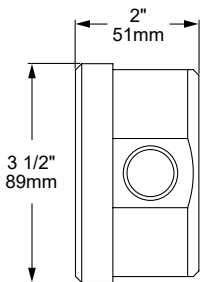

SMJB SURFACE MOUNT J-BOX

The **SMJB Surface Mount J-Box**, part of the most diverse surface mount offerings available, represents the highest possible quality in materials and construction available anywhere. Use when surface mounting 12v or 120v fixtures where you need a wiring box to endure even the harshest elements; ideal for coastal applications. Our proprietary gasketed and screwless faceplate eliminates twisted wires and visible hardware, making fixture installations fast and neat. **STANDARD:** 10 cubic inch size with 4 and 8 cubic inch screw-on extensions making 10, 14, and 18 cu. boxes or use multiple extensions as needed. Available with 1 or 2 hole mount plate options, machined plugs included, the SMJB is one of the most versatile tools in your arsenal.

SMJB-2-5-BLP

SMJB-1-5-BLP

12V

120V

1/2" NPS

10 Cubic Inch (STANDARD:)

[4] +4 Cubic Inch Extension

[8] +8 Cubic Inch Extension

1/2" (NPS) Universal Thread

Optional Screw Holes
(4) #12 X 3" or (4) #14 X 4"
Wood Screws Included

Inside View

ORDERING GUIDE: ^{Prefix} **SMJB** S (SURFACE) M (MOUNT) J (JUNCTION) B (BOX)

□ INDICATES REQUIRED FIELD □ INDICATES OPTIONAL FIELD ✓ INCLUDED IN BASE PRICE [_] QUICK SPEC (See Below)

QUICK SPEC SKU **SMJB-1-4-NAT**

SMJB				
FIXTURE ATTACHMENT		MOUNT PLATE ✓	BOX EXTENSION	FINISH
*[HL] Hanging Light Ring		[1] Single Hole/ One Fixture	[4] +4 Cubic Inch	STANDARD:
*Must specify [1] Single Mount Plate		[2] Double Hole/ Two Fixtures	[8] +8 Cubic Inch	[NAT] Natural ✓
			[NO] None ✓	PLUS (\$):
				[BLP] Bronze Living Patina
				[BLP-XD] BLP Extra Dark
				PREMIUM (\$\$\$):
				[NI] Nickel PVD
				[BG] Black Gloss PVD
				[BS] Black Satin PVD
				[BZ] Bronze PVD
				[BZ-XD] Dark Bronze PVD