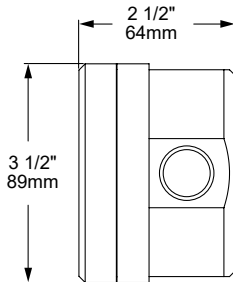

SMJB SURFACE MOUNT J-BOX

The **SMJB Surface Mount J-Box**, part of the most diverse surface mount offerings available, represents the highest possible quality in materials and construction available anywhere. Use when surface mounting 12v or 120v fixtures where you need a wiring box to endure even the harshest elements; ideal for coastal applications. Our proprietary gasketed and screwless faceplate eliminates twisted wires and visible hardware, making fixture installations fast and neat. **STANDARD:** 10 cubic inch size with 4 and 8 cubic inch screw-on extensions making 10, 14, and 18 cu. boxes or use multiple extensions as needed. Available with 1 or 2 hole mount plate options, machined plugs included, the SMJB is one of the most versatile tools in your arsenal.

SMJB-2-5-BLP

SMJB-1-5-BLP

12V

120V

1/2" NPS

10 Cubic Inch (STANDARD:)

[4] +4 Cubic Inch Extension

[8] +8 Cubic Inch Extension

1/2" (NPS) Universal Thread

Optional Screw Holes
(4) #12 X 3" or (4) #14 X 4"
Wood Screws Included

Inside View

ORDERING GUIDE: ^{Prefix} **SMJB** S (SURFACE) M (MOUNT) J (JUNCTION) B (BOX)

□ INDICATES REQUIRED FIELD □ INDICATES OPTIONAL FIELD ✓ INCLUDED IN BASE PRICE [_] QUICK SPEC (See Below)

QUICK SPEC SKU **SMJB-1-4-NAT**

SMJB				
FIXTURE ATTACHMENT		MOUNT PLATE ✓	BOX EXTENSION	FINISH
*[HL] Hanging Light Ring		[1] Single Hole/ One Fixture	[4] +4 Cubic Inch	STANDARD:
*Must specify [1] Single Mount Plate		[2] Double Hole/ Two Fixtures	[8] +8 Cubic Inch	[NAT] Natural ✓
			[NO] None ✓	PLUS (\$):
				[BLP] Bronze Living Patina
				[BLP-XD] BLP Extra Dark
				PREMIUM (\$\$\$):
				[NI] Nickel PVD
				[BG] Black Gloss PVD
				[BS] Black Satin PVD
				[BZ] Bronze PVD
				[BZ-XD] Dark Bronze PVD