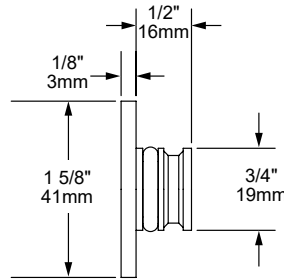

TM TRELLIS MOUNT

The **TM Trellis Mount**, part of the most diverse surface mount offerings available, is the most discrete we offer. Our Aurora Mount System (AMS) is built into the unit for maximum aim-ability and 360° fixture rotation. The TM is machined entirely from solid brass and is just 1 1/2" in diameter, being the most miniature mount available from Auroralight. Designed for installation onto structures as small as a 2x2" commonly used in many residential trellis applications.

TM-NAT

Side View

Includes (3) #6 X 1" Screws

Front View

ORDERING GUIDE: ^{Prefix} **TM** T (TRELLIS) M (MOUNT)

INDICATES REQUIRED FIELD INDICATES OPTIONAL FIELD INCLUDED IN BASE PRICE

FINISH

STANDARD: