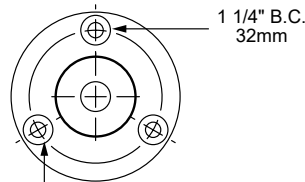

TM TRELLIS MOUNT

The **TM Trellis Mount**, part of the most diverse surface mount offerings available, is the most discrete we offer. Our Aurora Mount System (AMS) is built into the unit for maximum aim-ability and 360° fixture rotation. The TM is machined entirely from solid brass and is just 1 1/2" in diameter, being the most miniature mount available from Auroralight. Designed for installation onto structures as small as a 2x2" commonly used in many residential trellis applications.

TM-NAT

Side View

Includes (3) #6 X 1" Screws

Front View

ORDERING GUIDE: ^{Prefix} **TM** T (TRELLIS) M (MOUNT)

INDICATES REQUIRED FIELD INDICATES OPTIONAL FIELD INCLUDED IN BASE PRICE

FINISH

STANDARD: