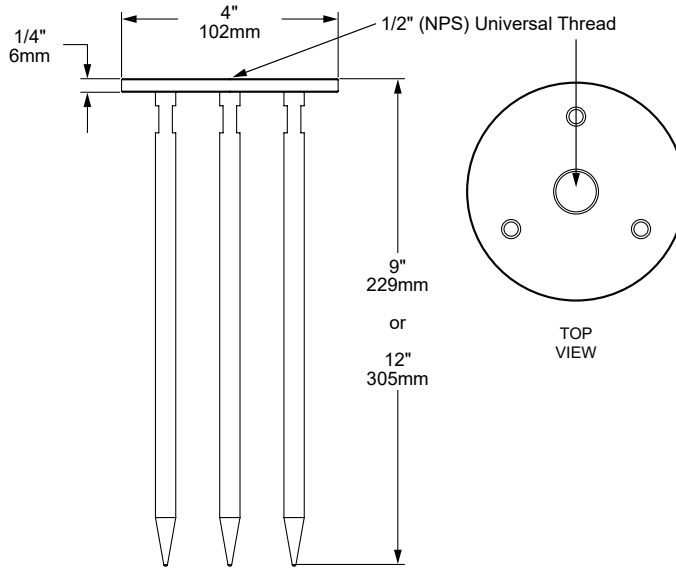

TR TRIDENT SPIKE

The **TR Trident Spike**, part of the most comprehensive ground mount offering available, adds significant lateral strength to ensure a safe and durable installation. This heavy-duty ground mount is especially ideal for loose soil and high-traffic environments. Install with confidence and protect your lighting investment with a mounting solution built to last. All parts are machined entirely from marine-grade, corrosion-resistant stainless steel and includes three spikes and mounting plate.

TR-9

ORDERING GUIDE: ^{Prefix} **TR** (TRIDENT SPIKE)

☐ INDICATES REQUIRED FIELD ☐ INDICATES OPTIONAL FIELD ✓ INCLUDED IN BASE PRICE

TR —

LENGTH

- [9]** 9" Spikes ✓
- [12]** 12" Spikes