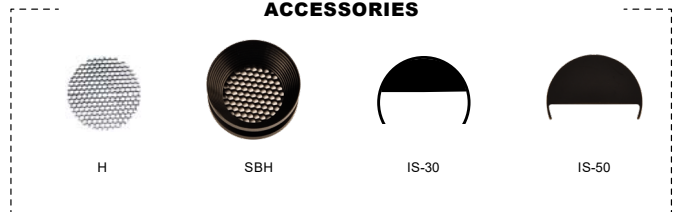

ACCESSORIES