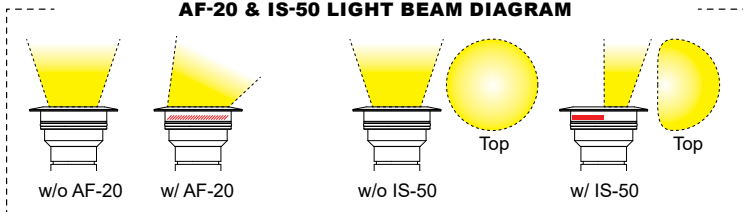

ORDERING GUIDE: ^{Prefix} **LDL3** L (LED) DL (DOWN LIGHT) 3 (SERIES)

□ INDICATES REQUIRED FIELD   □ INDICATES OPTIONAL FIELD   ✓ INCLUDED IN BASE PRICE   [_] QUICK SPEC (See Below)

QUICK SPEC SKU   **LDL3-4-W-27-SBH-NAT**

LDL3					
WATTAGE ✓	OPTIC	LED COLOR ✓	ACCESSORIES	FINISH	
[4] 4W [6] 6W	STANDARD: ✓ [N] 20° Narrow [M] 30° Medium [W] 40° Wide [WF] 50° Wide Flood [SF] 60° Super Flood [UF] 75° Ultra Flood PLUS ($): [A] All Optics Kit	[27] 2700K, 80CRI [279] 2700K, 90CRI [30] 3000K, 80CRI [40] 4000K, 80CRI NOTE: For other CCT and CRI options, contact factory. CCT 3000K or less required for Dark Sky compliance.	[H] Hex Baffle [SBH] Stepped Baffle /Hex Baffle Assembly [SBH-AF-20] 20° Asymmetric Prism Film [SBH-IS-30] 30% Isometric Shield [SBH-IS-50] 50% Isometric Shield	STANDARD: [NAT] Natural ✓ PLUS ($): [BLP] Bronze Living Patina [BLP-XD] BLP Extra Dark PREMIUM ($$$): [NI] Nickel PVD [BG] Black Gloss PVD [BS] Black Satin PVD [BZ] Bronze PVD [BZ-XD] Dark Bronze PVD [PC] Powder Coat (Contact Factory for Availability)	

AF-20 & IS-50 LIGHT BEAM DIAGRAM