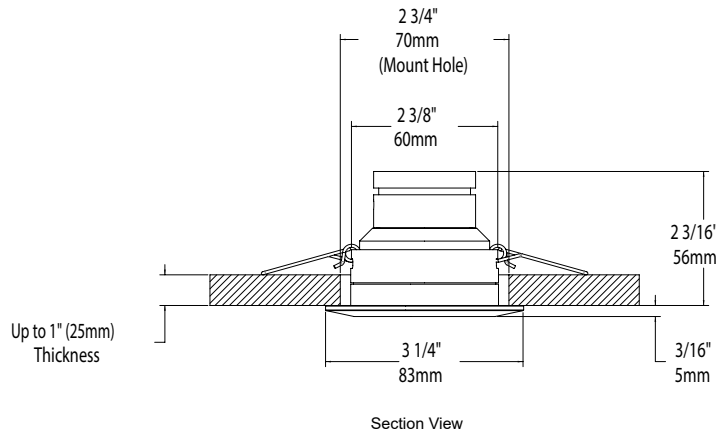

COPPER CORE TECHNOLOGY®

Copper Core® is a registered trademark of Auroralight. It is synonymous with the mark of quality and integrity. It means that our products are built upon a superior foundation of Solid Copper, ensuring every critical part functions seamlessly together Thermally integrated® one component to the next. Auroralight manufactured without compromise, engineered with passion, in the USA.

SEE NEXT PAGE FOR ORDERING INFORMATION