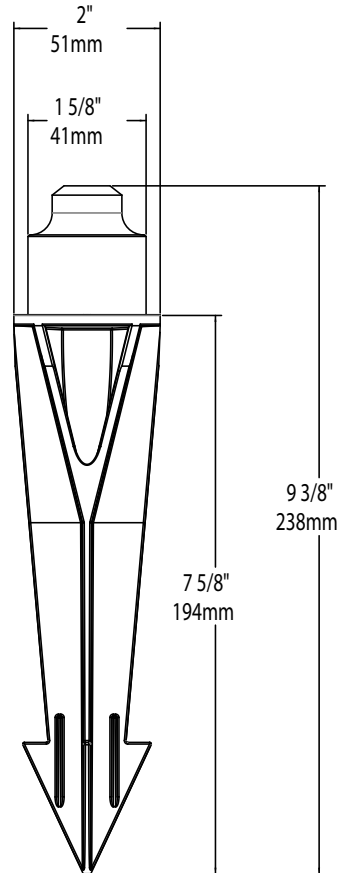

## GS GROUND STAKE

GS-BLP

The Auroralight **GS Ground Stake** is part of the most comprehensive mounting system available. It is molded from solid black ABS, adorned and reinforced with a solid brass cap, a touchstone of the quality that represents Auroralight.