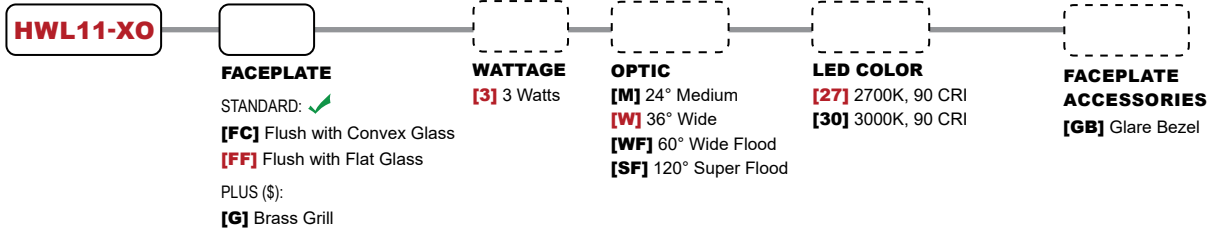

HWL11-XO LIGHTHAUS

Prefix

ORDERING GUIDE: **HWL11-XO** H (HIGH PERFORMANCE) WL (WELL LIGHT) 11 (SERIES) XO (NO LAMP)

□ INDICATES REQUIRED FIELD   ◻ INDICATES OPTIONAL FIELD   ✓ INCLUDED IN BASE PRICE   [_] QUICK SPEC (See Below)

QUICK SPEC SKU **HWL11-XO-FF-3-W-27-NAT**

FACEPLATE ACCESSORIES

ACCESSORIES

MOUNT