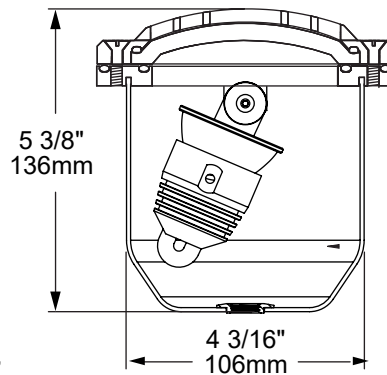

HWL11-XO LIGHTHAUS

The compact **HWL11-XO Lighthouse** delivers brilliant performance. Featuring significantly increased aiming capability allowing a full 45° of tilt onto the horizon with 360° of rotation. It has the ability to regress the light source 2" below the lens for increased glare control and visual comfort. The HWL11-XO is field convertible to our high performance LM11 "Designer Module" should the need arise.

Features include:

- Variety of MR11 Lamp Options
- 2700K & 3000K (90 CRI)
- 3 Faceplate Options
- Drive-over Rated up to 6,000 lbs.
- Solid Copper Body with Brass Faceplate and Stainless Steel Hardware
- Compatible with 2, 4 or 6 Watts "Designer LED Module"

[G] Grill

FACEPLATE OPTIONS

SEE NEXT PAGE FOR ORDERING INFORMATION