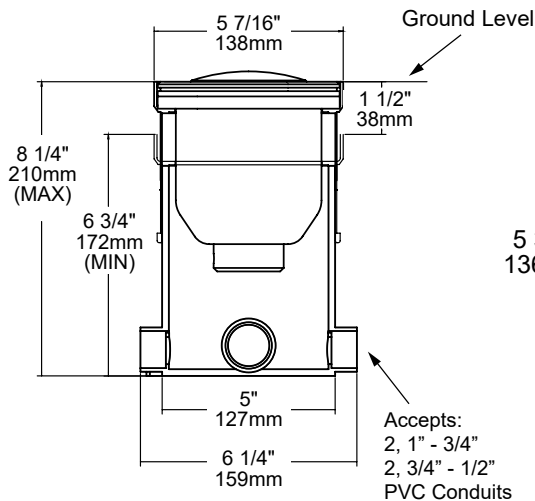

[FC] Flush w/ Convex Glass w/ Optional [CPK]