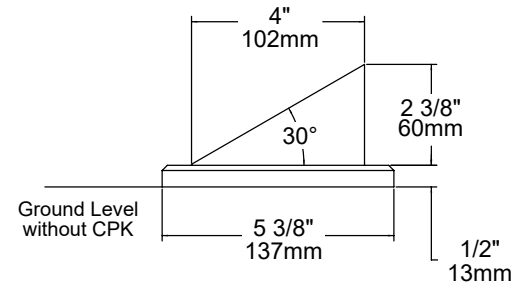

HWL11-XO-G-NAT

HWL11-XO-G-BLP

[FC] Flush w/ Convex Glass w/ Optional [CPK]

[G] Grill

[GB] Glare Bezel (Optional)

FACEPLATE OPTIONS

SEE NEXT PAGE FOR ORDERING INFORMATION

HWL11-XO LIGHTHAUS

Prefix

ORDERING GUIDE: **HWL11-XO** H (HIGH PERFORMANCE) WL (WELL LIGHT) 11 (SERIES) XO (NO LAMP)

□ INDICATES REQUIRED FIELD ◻ INDICATES OPTIONAL FIELD ✓ INCLUDED IN BASE PRICE [_] QUICK SPEC (See Below)