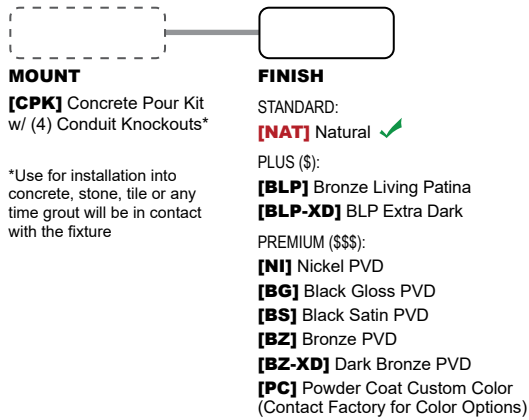

HWL11-XO LIGHTHAUS

Prefix

ORDERING GUIDE: **HWL11-XO** H (HIGH PERFORMANCE) WL (WELL LIGHT) 11 (SERIES) XO (NO LAMP)

□ INDICATES REQUIRED FIELD   ◻ INDICATES OPTIONAL FIELD   ✓ INCLUDED IN BASE PRICE   [_] QUICK SPEC (See Below)

QUICK SPEC SKU **HWL11-XO-FF-3-W-27-NAT**

FACEPLATE ACCESSORIES

ACCESSORIES

MOUNT