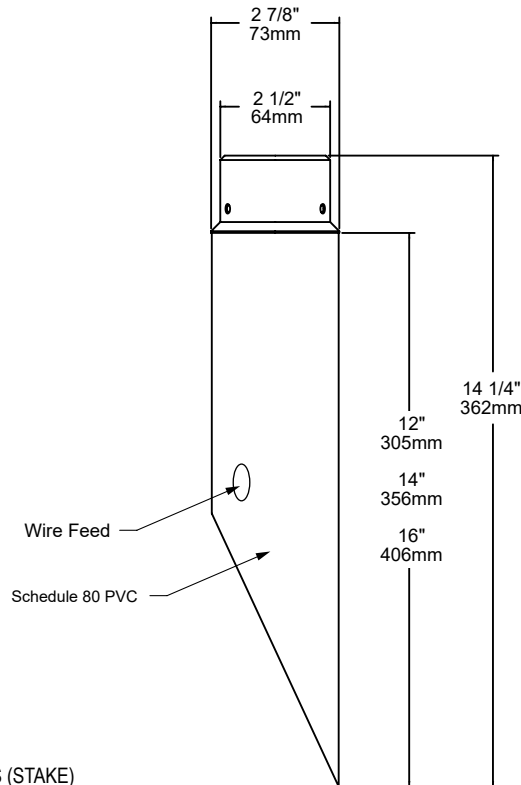

BD-GS GROUND STAKE

The **BD-GS Ground Stake** is the solution when only the best will do. Robust and heavy-duty. The BD-GS is the perfect compliment for our heavy-duty risers and bollards, providing superior strength even in loose or sandy soil conditions.

BD-GS-14-NAT

ORDERING GUIDE: BD-GS ^{Prefix} BD (SERIES) G (GROUND) S (STAKE)

INDICATES REQUIRED FIELD INDICATES OPTIONAL FIELD ✓ INCLUDED IN BASE PRICE

LENGTH

- [12] 12" PVC ✓
- [14] 14" PVC
- [16] 16" PVC