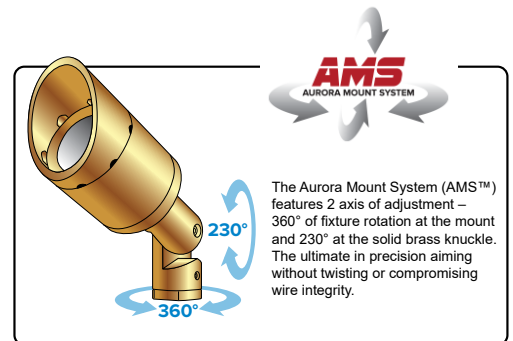

FINISH

STANDARD:

[NAT] Natural ✓

PLUS ($):

[BLP] Bronze Living Patina

[BLP-XD] BLP Extra Dark

PREMIUM ($$$):

[NI] Nickel PVD

[BG] Black Gloss PVD

[BS] Black Satin PVD

[BZ] Bronze PVD

[BZ-XD] Dark Bronze PVD