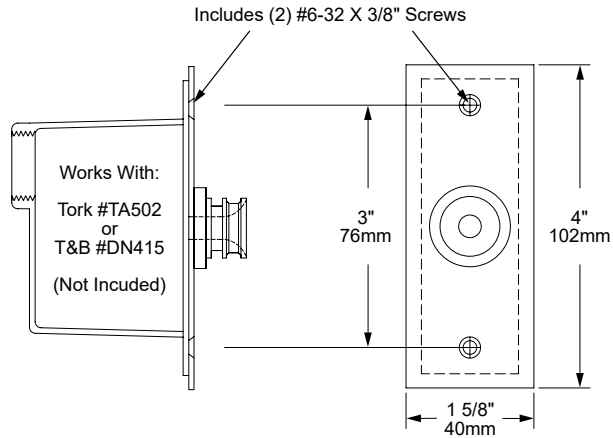

CP14 COVER PLATE

The **CP14 Cover Plate**, part of a full family of canopies from Auroralight, is a minimal and nearly hidden J-Box cover plate. Featuring our Aurora Mount System (AMS) built into the cover plate for maximum aim-ability and 360° of fixture rotation, the CP14 is our smallest fully featured cover plate available. Made from solid copper and backed with an EPDM gasket for lifelong durability. Pair with any of our AMS Compatible fixtures, as shown below, for a discrete fixture and mount combination.

CP14-NAT

ORDERING GUIDE: ^{Prefix} **CP14** C (COVER) P (PLATE) 14 (1 5/8" X 4")

□ INDICATES REQUIRED FIELD □ INDICATES OPTIONAL FIELD ✓ INCLUDED IN BASE PRICE

CP14

FINISH

STANDARD:

[NAT] Natural ✓

PLUS (\$):