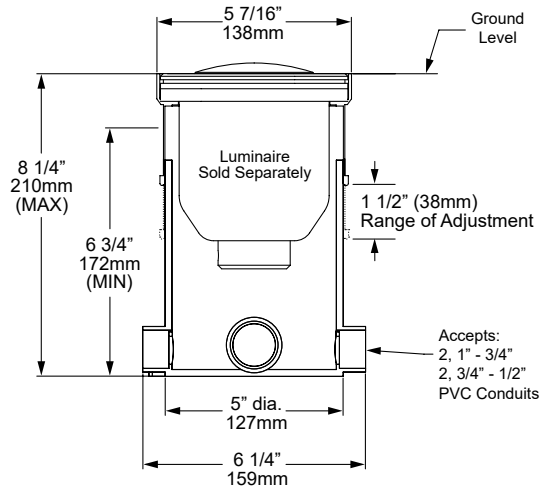

CPK CONCRETE POUR KIT

The **CPK Concrete Pour Kit** is part of the most comprehensive ground mount offering available. It combines the strength of brass and copper with molded PVC for a durable in-grade installation accessory. Required for installation into hardscape: concrete, stone, tile, or any time grout will contact the fixture. The CPK can also be used in soil, where conduits runs are desired. For use with HWL11, LWL5, and WL16 in-grade luminaires.