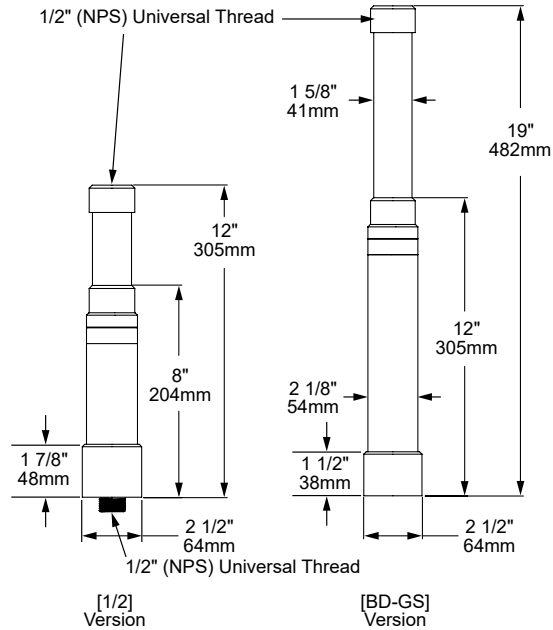

# EXTR-HD EXTENDABLE RISER

The **EXTR-HD Extendable Riser Heavy-Duty**, part of a complete line of risers from Auroralight, is designed to specifically complement the scale and demanding weights of larger and heavier fixtures. The EXTR-HD equips designers and installers with a heavy-duty solution for maturing shrubs or thick ground covers that are overtaking light fixtures and hindering performance. It is a flexible solution for an existing problem or a proactive application allowing for future growth in the landscape or seasonal changes like snow. Meticulously machined from solid brass and paired with a copper tube, the EXTR-HD features silicone O-rings and a robust clutch assembly allowing for full extension of the fixture's original height for years to come. Specify **STANDARD**: sizes of 8"x12" and 11"x19" or consult our factory for custom lengths.

EXTR-HD-11x19-BLP

EXTR-HD-8x12-BLP

**ORDERING GUIDE:** <sup>Prefix</sup> **EXTR-HD** EXT (EXTENDABLE) R (RISER) H (HEAVY) D (DUTY)

INDICATES REQUIRED FIELD     INDICATES OPTIONAL FIELD     INCLUDED IN BASE PRICE    [ \_ ] QUICK SPEC (See Below)

**QUICK SPEC SKU**    **EXTR-HD-8X12-GS-BD-NAT**

**LENGTH/ EXTENSION\***

**[8x12]** 8x12" ✓  
**[11x19]** 11x19"

\* Consult factory for custom lengths.

**MOUNT**

NO MOUNT:  
**[1/2]** 1/2" (NPS) Universal Thread

GROUND:  
**[BD-GS]** Ground Stake ✓

**[TR-12]** 12" Trident Spike  
**[JB3-S]** 3" Junction Box w/ PVC Stake  
**[PB-S]** Power Box w/ PVC Stake. Incl. 60W 120-12V Trans.  
**[PM-60-1]** Concrete Pedestal Mount w/ 60W 120-12V Trans. Single Hole / One Fixture