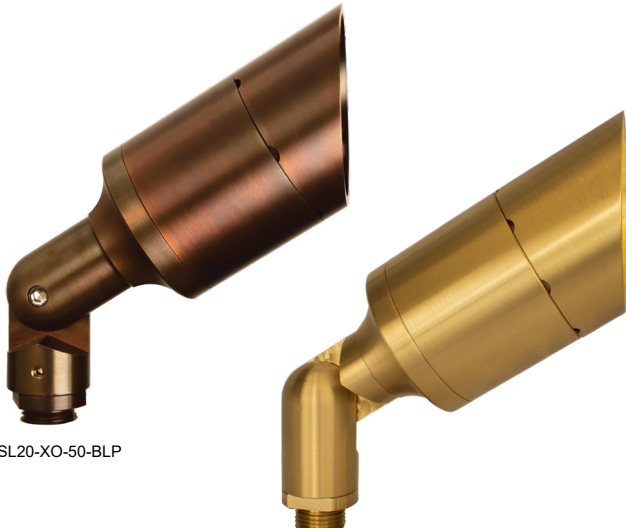

HSL20-XO OMEGA

The **HSL20-XO Omega** borrows the best features from over five generations of our classic workhorse SL16 series fixture. The all-new HSL20-XO directional is a full featured aggressively priced luminaire intended for use with open source MR16 sized LED lamps. The HSL20-XO is field convertible to our high performance LM16 "Designer Module" should the need arise. Additionally, the Storm Drain system has been combined with a flushing edge to expel debris. The new sleek and compact design is 30% lighter than our HSL16 Telluride; the Omega is an exceptional value; Offered in 2 versions: (LM, & XO) to meet the specific demands of our top tier customers.

Features include:

- Variety of MR16 Lamp Options
- 2700K (90 CRI) or 3000K (90 CRI)
- Storm Drain™ Lens Drainage System
- Aurora Mount System (AMS™) Compatible
- Solid Brass Construction
- Compatible with 4, 6, 8 or 12 Watts "Designer LED Module"

HSL20-XO-50-BLP

HSL20-XO-60-NAT

[50] 50° Angled Shield

[60] 60° Angled Shield

[90] 90° Straight Shield

STORM DRAIN

Auroralight's proprietary Storm Drain™ system provides exceptional glare control together with enhanced drainage. The secret is our Exclusive "Linear Weep Hole" With eight or more such holes; water flushes out quickly and entirely with zero light trespasses. Auroralight, Engineering Solutions that make a difference!

AMS
AURORA MOUNT SYSTEM

The Aurora Mount System (AMS™) features 2 axis of adjustment – 360° of fixture rotation at the mount and 230° at the solid brass knuckle. The ultimate in precision aiming without twisting or compromising wire integrity.