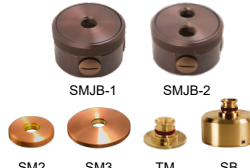

TYPE:

CAT. #: HSL20-XO-

HSL20-XO OMEGA

ORDERING GUIDE: **HSL20-XO** H (HIGH PERFORMANCE) SL (SPOTLIGHT) 20 (SERIES) XO (NO LAMP)

☐ INDICATES REQUIRED FIELD   ☐ INDICATES OPTIONAL FIELD   ✓ INCLUDED IN BASE PRICE   [_] QUICK SPEC (See Below)

QUICK SPEC SKU HSL20-XO-50-7-W-27-ARW-H-AGS-NAT

HSL20-XO

SHIELD ✓

- [NS] No Shield
- [50] 50° Angled Shield
- [60] 60° Angled Shield
- [90] 90° Straight Shield

WATTAGE

- [3] 3 Watts
- [5] 5 Watts
- [7] 7 Watts

OPTIC

- [N] 15° Narrow
- [M] 24° Medium
- [W] 36° Wide
- [WF] 60° Wide Flood
- [SF] 120° Super Flood

LED COLOR

- [27] 2700K, 90 CRI
- [30] 3000K, 90 CRI

ACCESSORIES

- [ARW-H] Hex Baffle
- [ARW-L] Linear Spread
- [ARW-F] Frost (Diffusion)

RISER

EXTENDABLE (EXTR):

- [5X10] 5x10"
- [7X14] 7x14"
- [9X18] 9x18"
- [11X22] 11x22"
- [18X36] 18x36"

SUBTERRANEAN (EXTENDABLE):

- [STR-12] 12" above grade 13 1/2" below
- [STR-18] 18" above grade 19 1/2" below

FIXED:

- [FR-4] 4"
- [FR-8] 8"
- [FR-12] 12"
- [FR-16] 16"
- [FR-18] 18"

90° & TEE OPTIONS:

Add **-90** (for 90°) or **-T** (for Tee) to any of the riser part numbers above.

NOTE: Risers are not compatible with AMS Mounts.

MOUNT

NO MOUNT:

- [1/2] 1/2" (NPS) Universal Thread ✓

GROUND:

- [AGS] AMS Ground Stake
- [2GS] Ground Stake w/ 2" Cap
- [3GS] Ground Stake w/ 3" Cap
- [325GS] Ground Stake w/ 3 1/4" Cap
- [DS] 9" Deluxe Spike
- [TR-12] 12" Trident Spike
- [JB3-S] 3" Junction Box w/ PVC Stake
- [PB-S] Power Box w/ PVC Stake Incl. w/ 60W 120-12V Trans.
- [PM-60-1] Concrete Pedestal Mount w/ 60W 120-12V Trans. (Single Hole/One Fixture)
- [PM-60-2] Concrete Pedestal Mount w/ 60W 120-12V Trans. (Double Hole/Two Fixtures)

TREE:

- [TS-HD-36] 36" AMS Tree Strap - Heavy Duty
- [BTM] Bolt-On Tree Mount
- [STM] Screw-In Tree Mount

SURFACE: