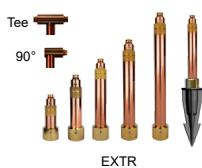

PREMIUM (\$\$\$):

- [NI] Nickel PVD
- [BG] Black Gloss PVD
- [BS] Black Satin PVD
- [BZ] Bronze PVD
- [BZ-XD] Dark Bronze PVD

ACCESSORIES

MOST POPULAR MOUNT OPTIONS

GROUND

COVER PLATE

EXTENDABLE

SUBTERRANEAN (EXTENDABLE)