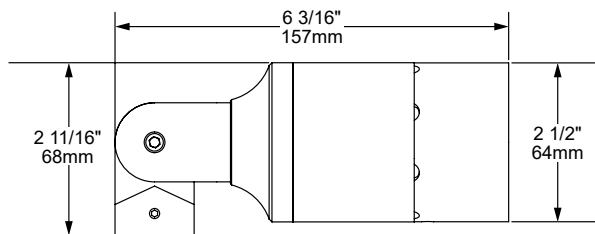

HSL20-XO-50-BLP

HSL20-XO-60-NAT

[50] 50° Angled Shield

[60] 60° Angled Shield

[90] 90° Straight Shield

STORM DRAIN

Auroralight's proprietary Storm Drain™ system provides exceptional glare control together with enhanced drainage. The secret is our Exclusive "Linear Weep Hole" With eight or more such holes; water flushes out quickly and entirely with zero light trespasses. Auroralight, Engineering Solutions that make a difference!