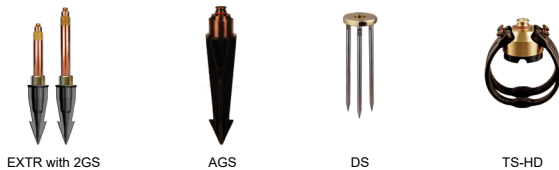

COVER PLATE:

- [CP35-BR] 3 1/2" Brass Cover Plate
- [CP14] 4" AMS J-Box Cover Plate
- [CP4-BR] 4" Brass Cover Plate
- [CP45-BR] 4 1/2" Brass Cover Plate
- [MC45-1] 4 1/2" Mount Canopy (Single Hole/One Fixture)
- [MC45-2] 4 1/2" Mount Canopy (Double Hole/Two Fixtures)
- [PC-60-1] 4 1/2" Power Canopy Incl. w/ 60W 120-12V Trans. (Single Hole/One Fixture)
- [PC-60-2] 4 1/2" Power Canopy Incl. w/ 60W 120-12V Trans. (Double Hole/Two Fixtures)

NOTE: Universal adapter included w/ fixture, except where AMS is noted. Most common configurations listed above; See Mount/Riser spec sheets for all options.

FINISH

STANDARD:

- [NAT] Natural ✓

PLUS (\$):

- [BLP] Bronze Living Patina
- [BLP-XD] BLP Extra Dark

PREMIUM (\$\$\$):

- [NI] Nickel PVD
- [BG] Black Gloss PVD
- [BS] Black Satin PVD
- [BZ] Bronze PVD
- [BZ-XD] Dark Bronze PVD

ACCESSORIES

MOST POPULAR MOUNT OPTIONS

GROUND

COVER PLATE

EXTENDABLE

SUBTERRANEAN (EXTENDABLE)