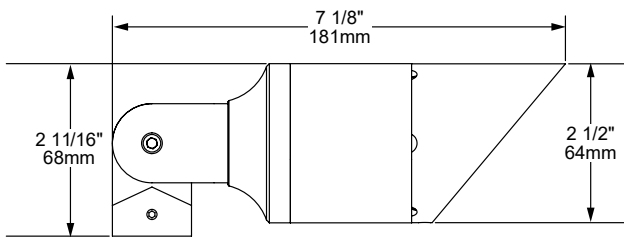

[50] 50° Angled Shield