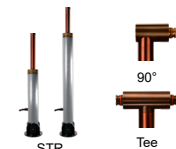

PREMIUM (\$\$\$):

- [NI] Nickel PVD
- [BG] Black Gloss PVD
- [BS] Black Satin PVD
- [BZ] Bronze PVD
- [BZ-XD] Dark Bronze PVD

ACCESSORIES

MOST POPULAR MOUNT OPTIONS

GROUND

COVER PLATE

EXTENDABLE

SUBTERRANEAN (EXTENDABLE)