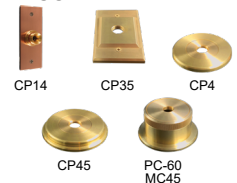

PREMIUM (\$\$\$):

- [NI] Nickel PVD
- [BG] Black Gloss PVD
- [BS] Black Satin PVD
- [BZ] Bronze PVD
- [BZ-XD] Dark Bronze PVD

ACCESSORIES

MOST POPULAR MOUNT OPTIONS

GROUND

COVER PLATE

EXTENDABLE

SUBTERRANEAN (EXTENDABLE)