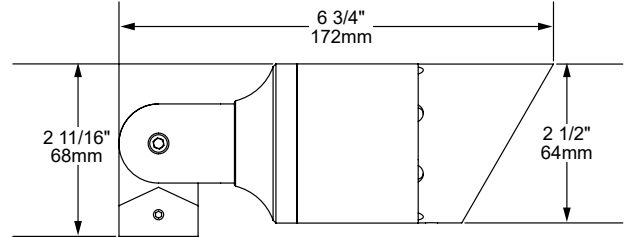

HSL20-XO-50-BLP

HSL20-XO-60-NAT

[50] 50° Angled Shield

[60] 60° Angled Shield

[90] 90° Straight Shield

STORM DRAIN

Auroralight's proprietary Storm Drain™ system provides exceptional glare control together with enhanced drainage. The secret is our Exclusive "Linear Weep Hole" With eight or more such holes; water flushes out quickly and entirely with zero light trespasses. Auroralight, Engineering Solutions that make a difference!