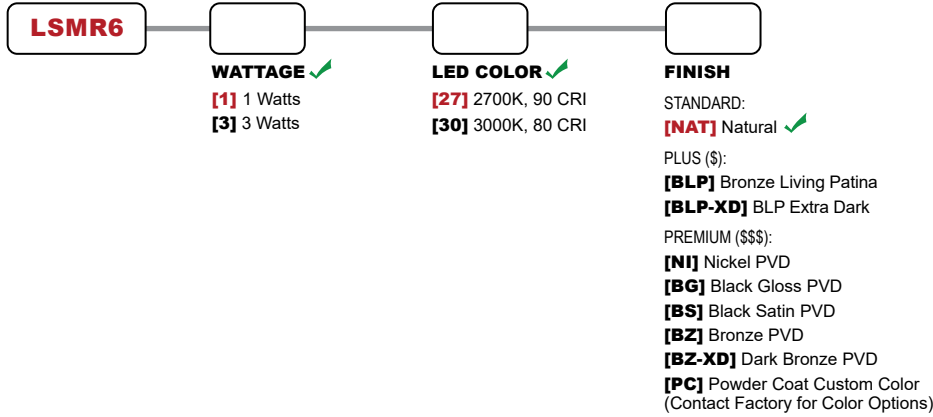

### COPPER CORE TECHNOLOGY®

Copper Core® is a registered trademark of Auroralight. It is synonymous with the mark of quality and integrity. It means that our products are built upon a superior foundation of Solid Copper, ensuring every critical part functions seamlessly together Thermally integrated® one component to the next. Auroralight manufactured without compromise, engineered with passion, in the USA.

12V

**SEE NEXT PAGE FOR ORDERING INFORMATION**

## LSMR6 LUMISTEP

**ORDERING GUIDE:** <sup>Prefix</sup> **LSMR6** L (LED) SM (SURFACE MOUNT) R (RECTANGLE) 6 (SERIES)

□ INDICATES REQUIRED FIELD    ○ INDICATES OPTIONAL FIELD    ✓ INCLUDED    [ \_ ] QUICK SPEC (See Below)

**QUICK SPEC SKU**    **LSMR6-1-27-NAT**