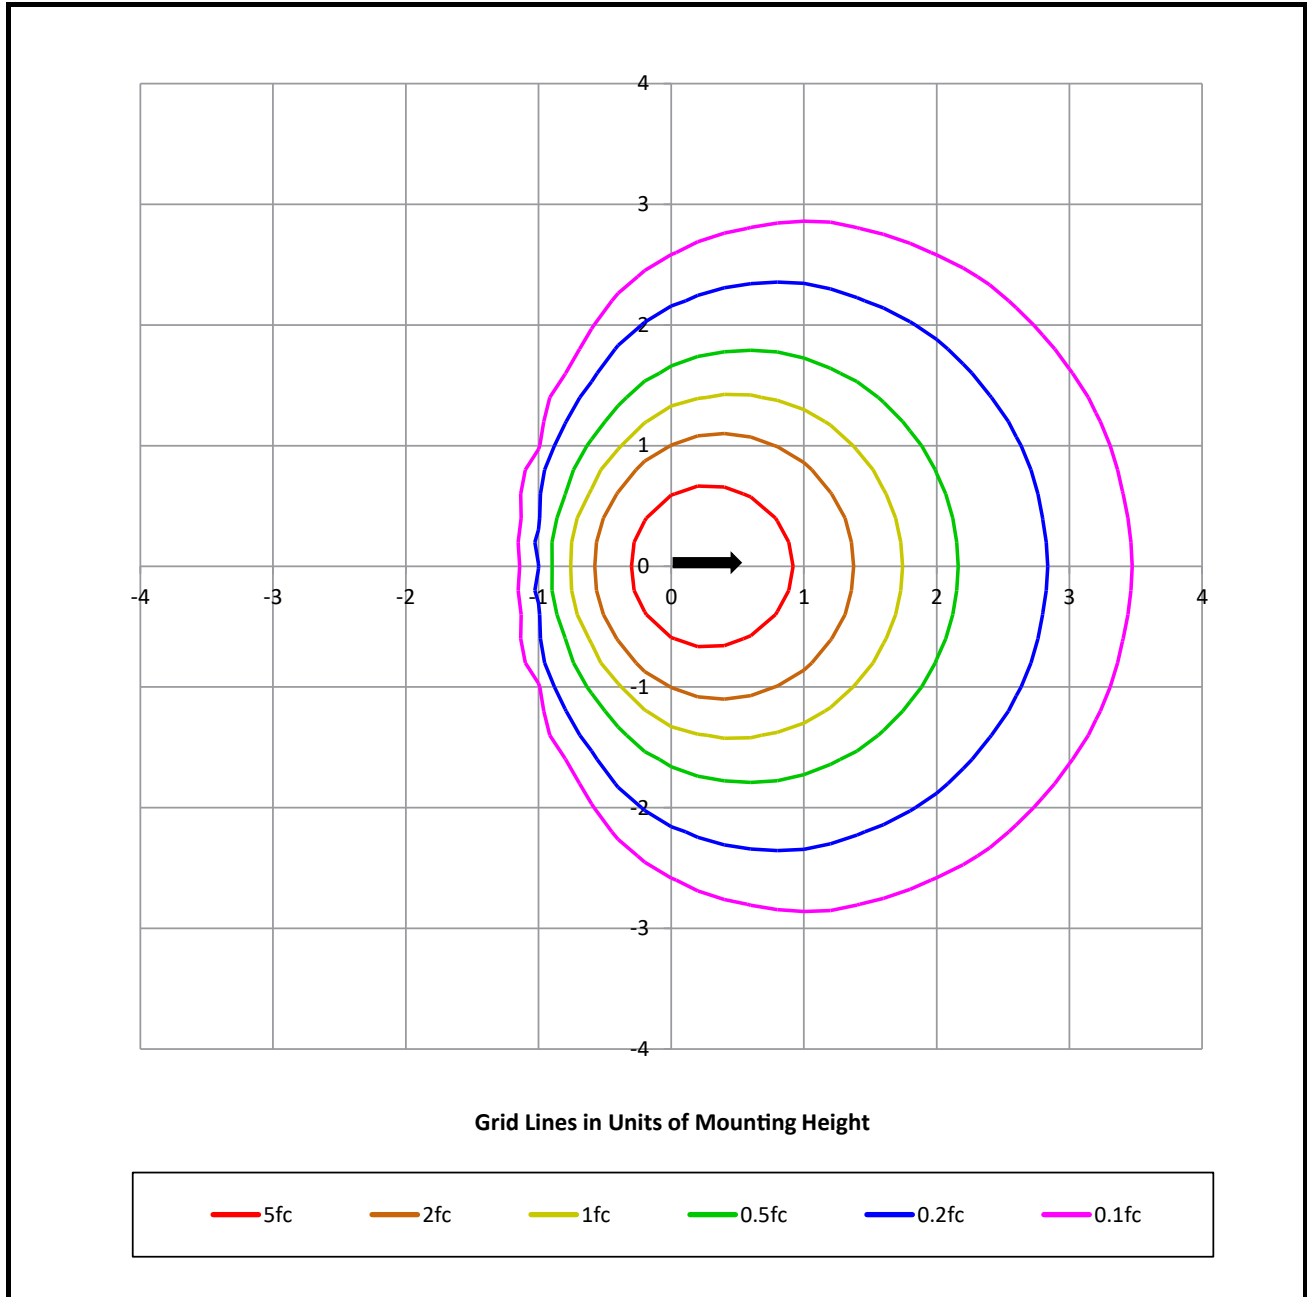

LSMR6 LUMISTEP

PHOTOMETRIC OVERVIEW

Information based on 3000K. To download more in-depth IES photometric data, visit Auroralight.com/product/lsmr6-lumistep/

Mounting Height - 2 Feet

BUG Rating   B0 U1 G0