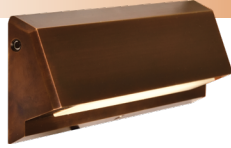

LSMR6 LUMISTEP