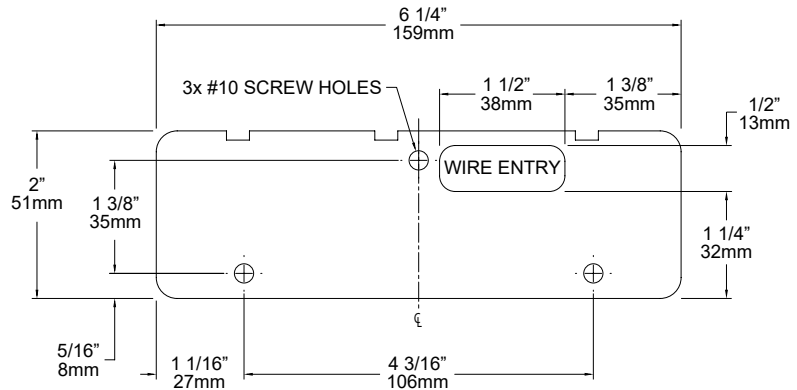

MOUNTING BRACKET