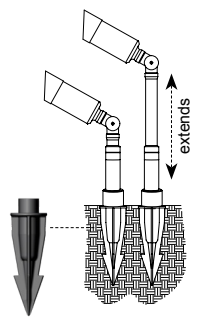

AMS AURORA MOUNT SYSTEM

- AMS-T/S**
Tree Strap
- AMS-STM**
Screw-In Tree Mount
- AMS-BTM**
Bolt-on Tree Mount
- AMS-1/2**
1/2" Universal Mount
- AMS-T/M**
Trellis Mount
- AMS-J/B**
J-Box Mount Plate
- AMS-4/0**
4" Mount Plate
- AMS-S/B**
Splice Box
- AMS-C/P**
Cover Plate
- AMS-PC-1**
Power Canopy

- AMS-P/B-S**
Power Box w/ Stake
- AMS-JB3-S**
J-Box w/ Stake

- AMS-G/S**
Ground Stake
- AMS-D/S**
Deluxe Spike
- AMS-T/R**
Trident Spike
- AMS-P/B-T/R**
Power Box w/ Trident Spike
- AMS-JB3-T/R**
J-Box w/ Spikes
- AMS-P/B**
Power Box
- AMS-JB3**
J-Box