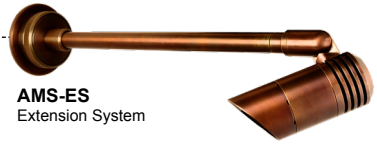

- AMS-P/B-S**
Power Box w/ Stake
- AMS-JB3-S**
J-Box w/ Stake

- AMS-G/S**
Ground Stake
- AMS-D/S**
Deluxe Spike
- AMS-T/R**
Trident Spike
- AMS-P/B-T/R**
Power Box w/ Trident Spike
- AMS-JB3-T/R**
J-Box w/ Spikes
- AMS-P/B**
Power Box
- AMS-JB3**
J-Box

- AMS-5X10**
- AMS-7X14**
- AMS-9X18**
- AMS-11X22**

Telescopic Risers

- AMS-FR-16**
- AMS-FR-12**
- AMS-FR-8**
- AMS-FR-6**

Fixed Risers

HSL16-S
Telluride

HSL16-R
Telluride

HSL11
Taos

LSL3
Titan

LSL2
Kentia

LSL1
Sago

SLX16
Mariner

AMS-ES
Extension System